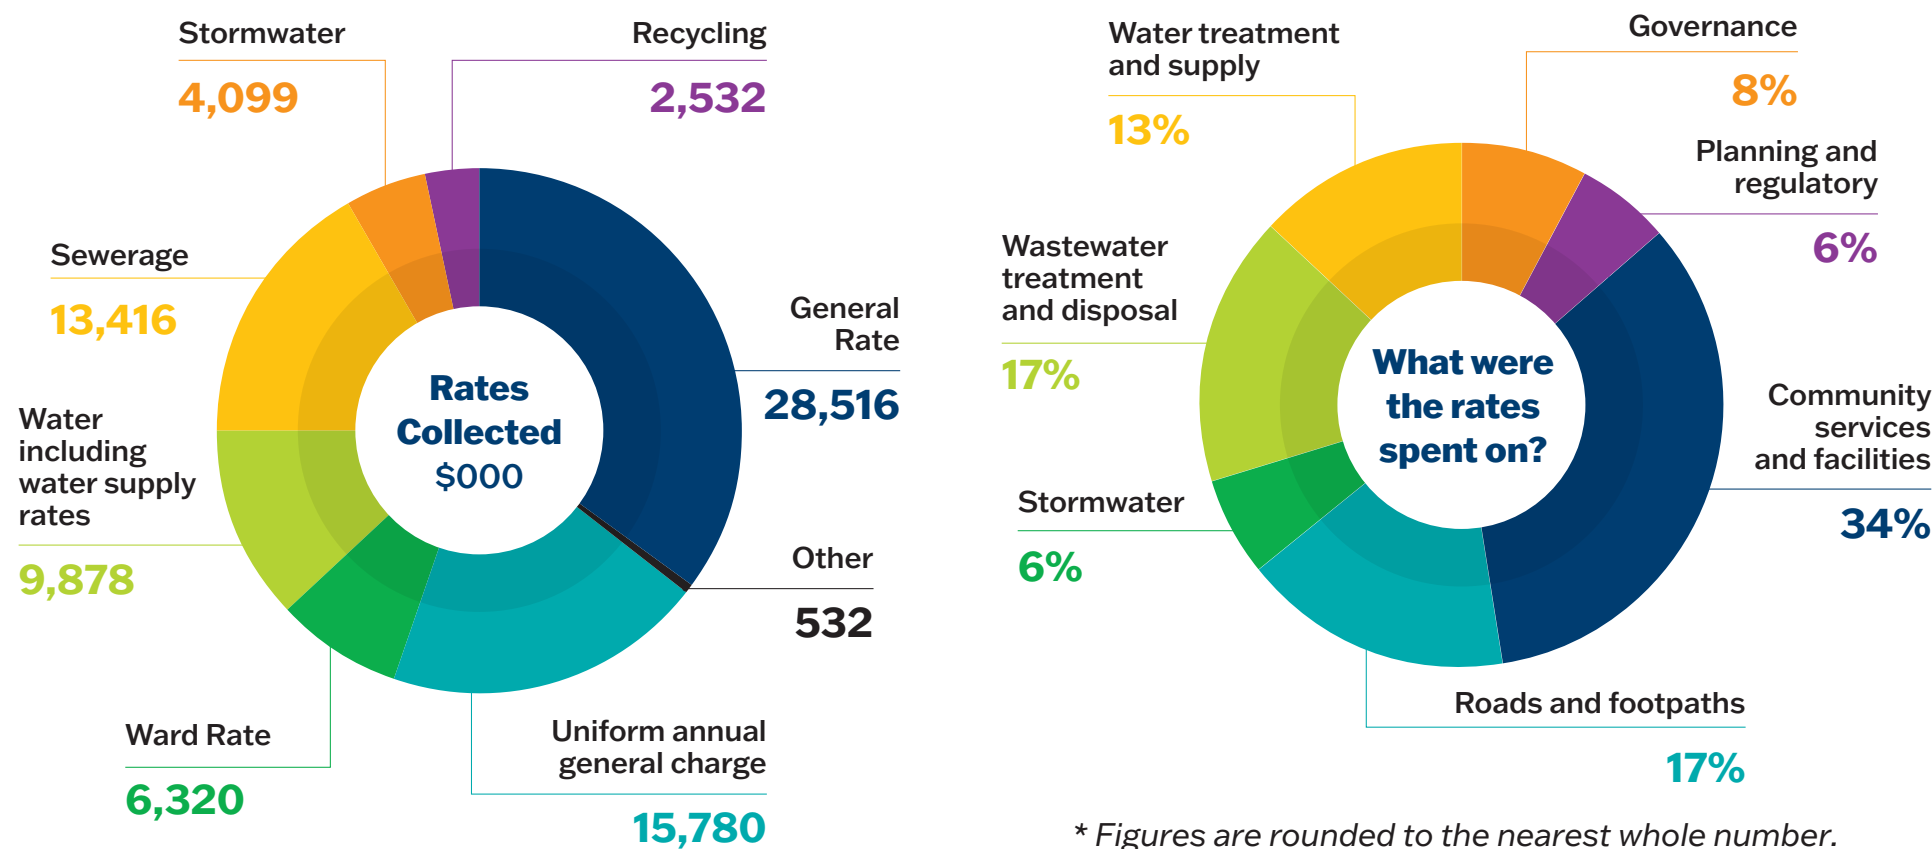

400,000+ pool visitors

3280 Animal Control calls with **34 dogs finding forever homes**

13 consultations with 21,000 views

of our engagement website

Where your rates go: from collection to action

Ever wondered how your rates are put to use? Let's break it down to see how your contributions shape our district. It's all about keeping things transparent and making every dollar count!