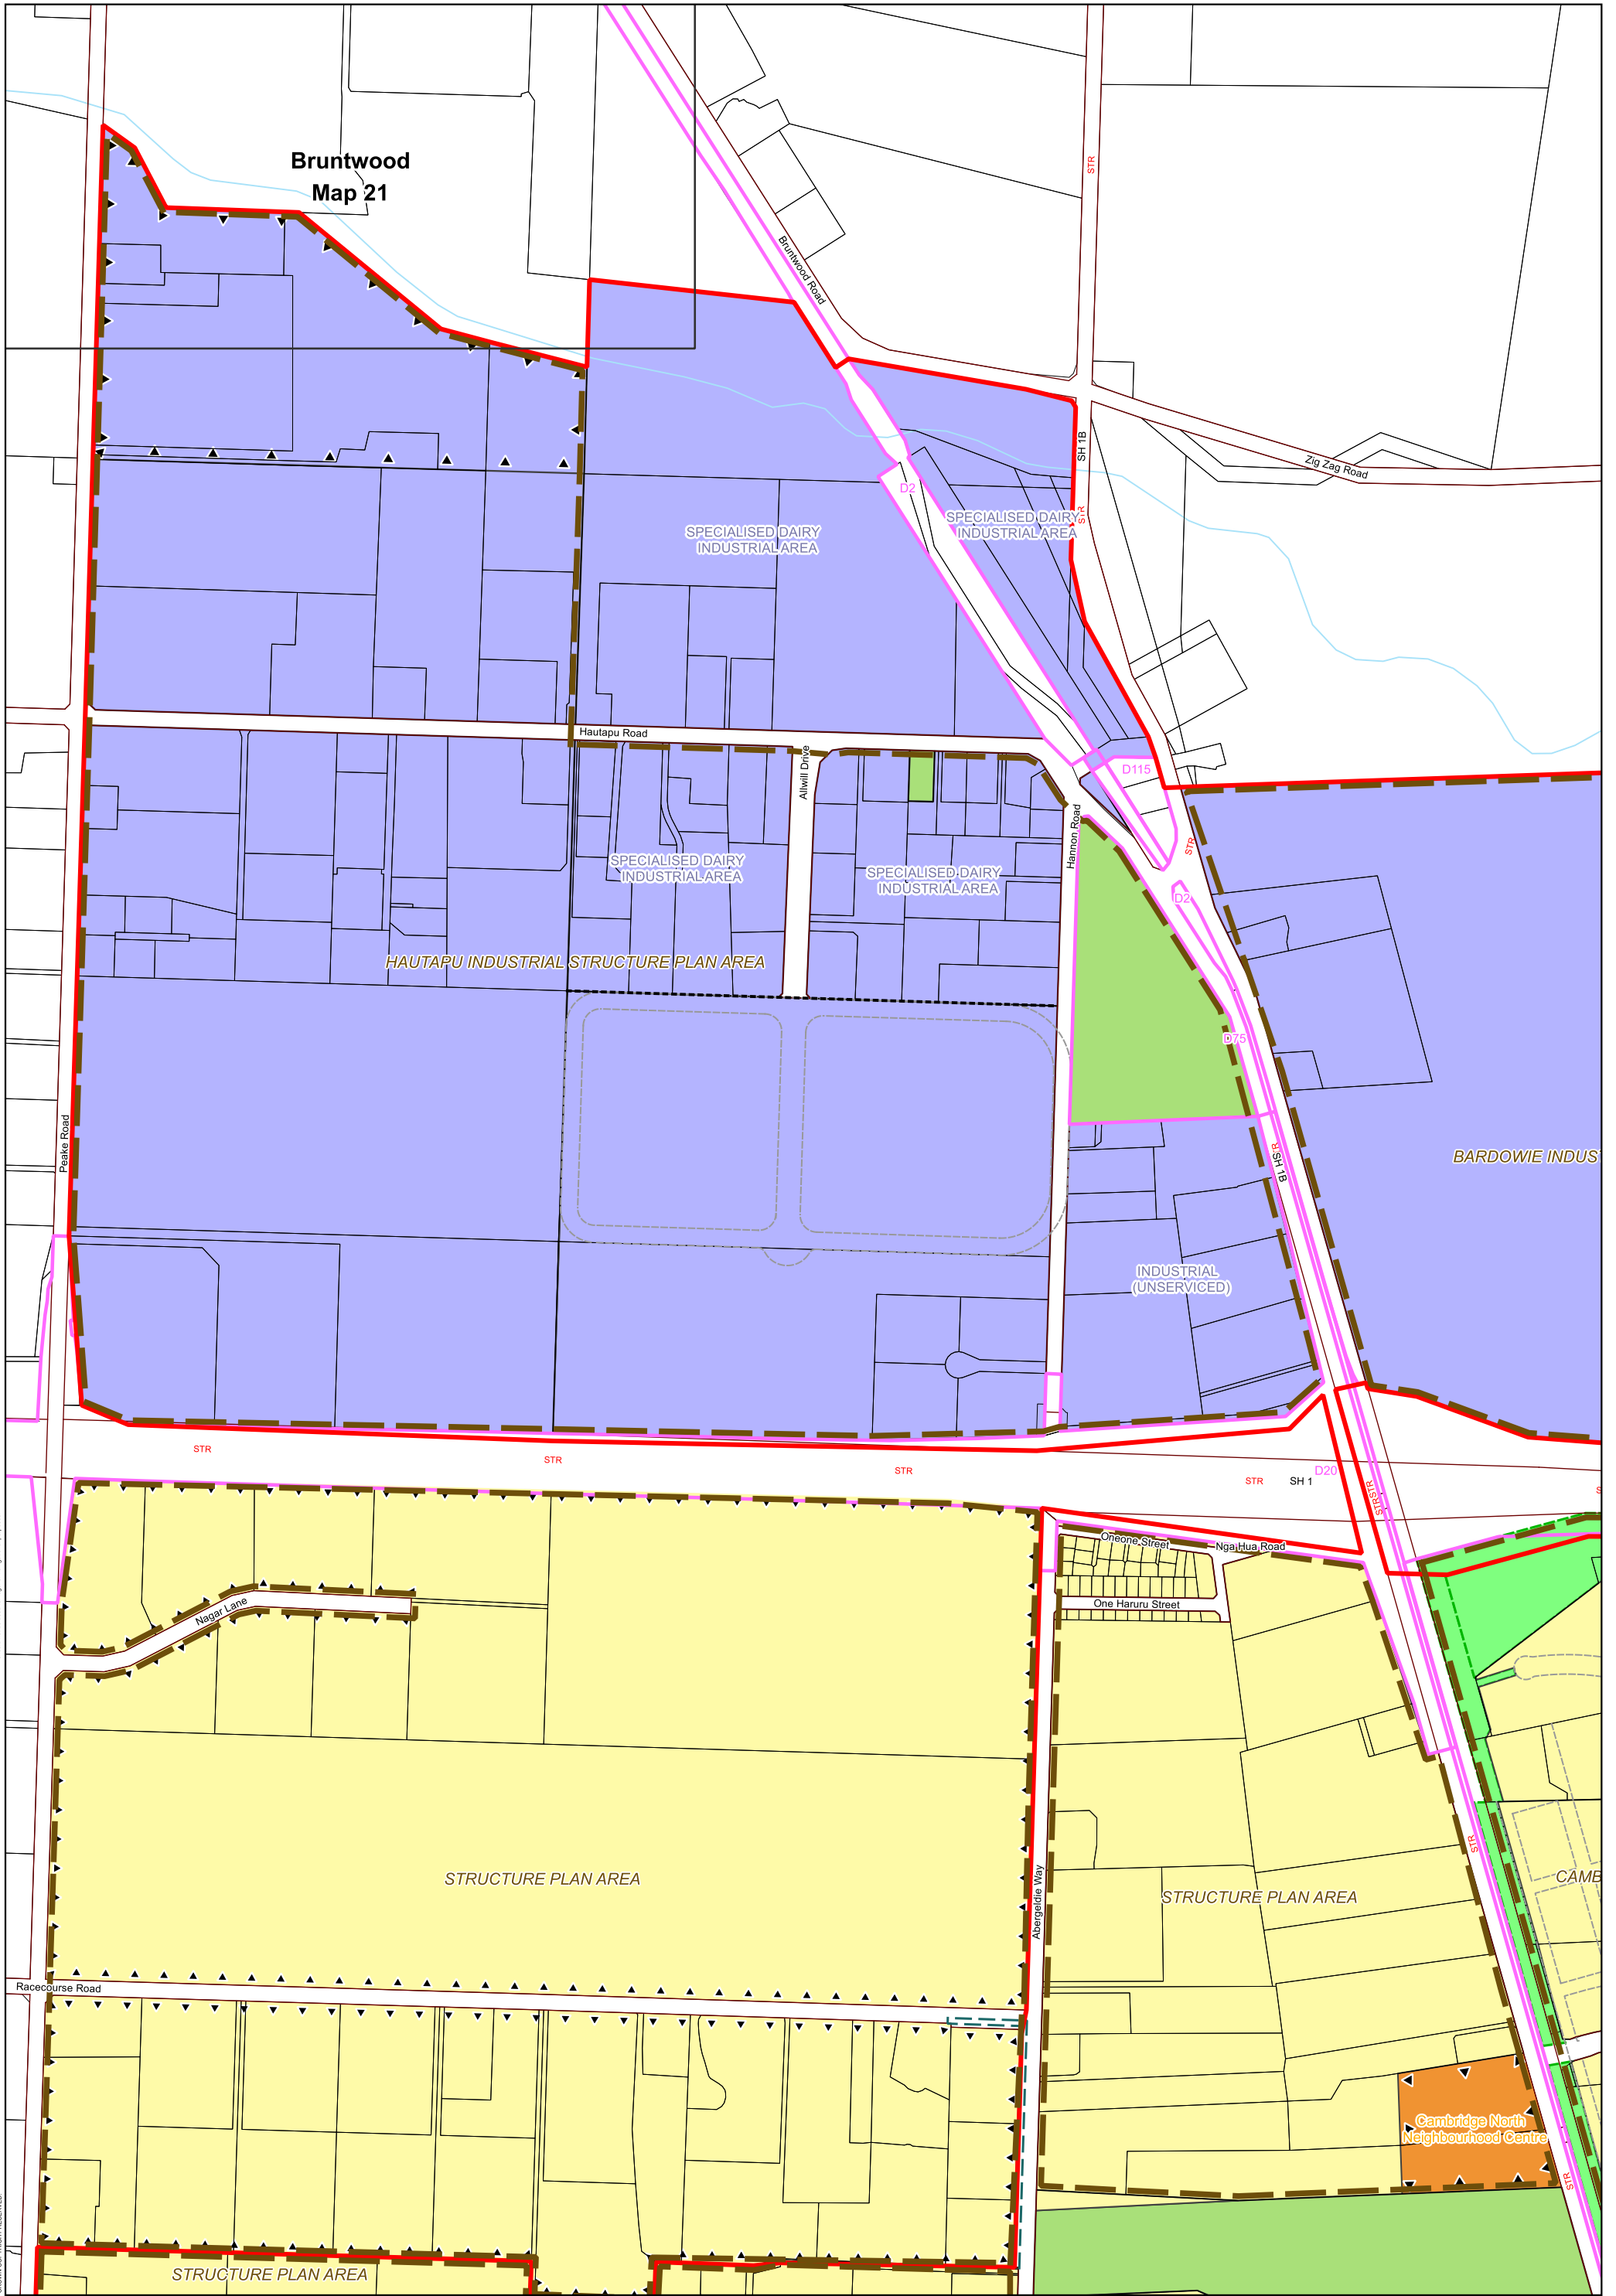

**Bruntwood
Map 21**

Copyright © Waipā District Council. Geographical information derived from Land Information New Zealand's Digital Core Record System (DCRS). All rights reserved.

22 Zones

Hautapu
 Waipā District Plan
 Decisions Version as at 10 August 2023