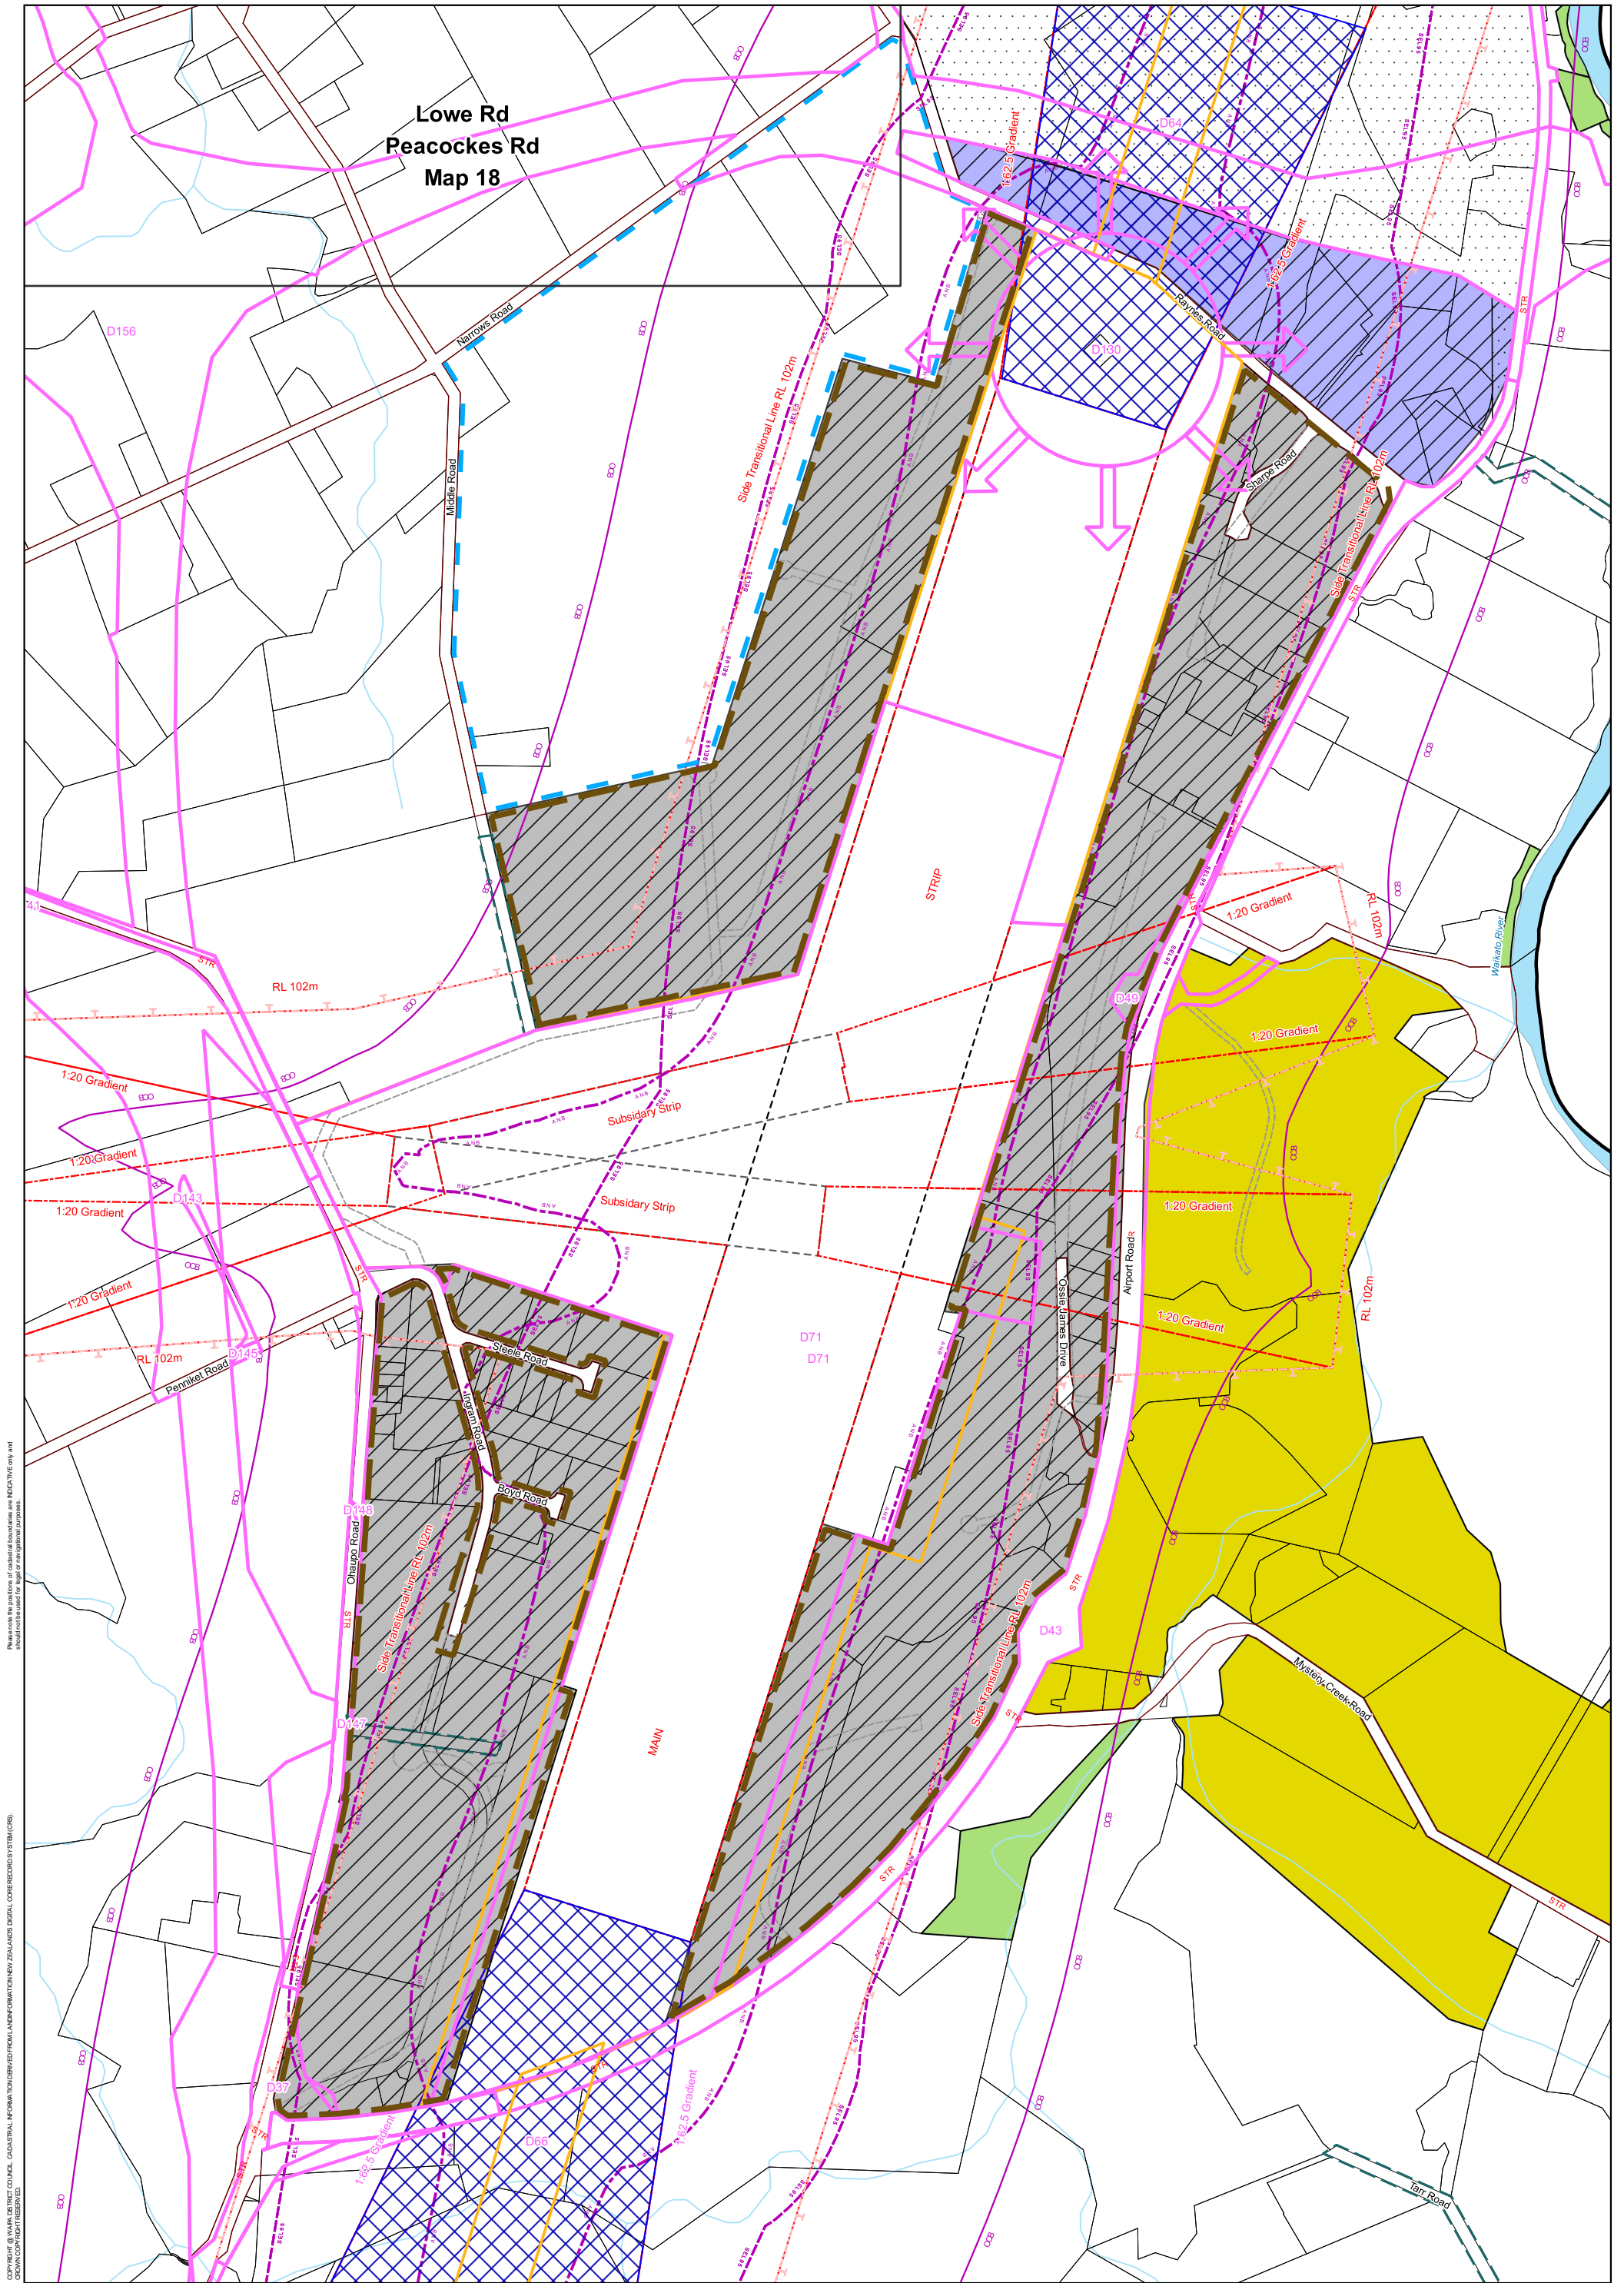

Low Rd
Peacockes Rd
Map 18