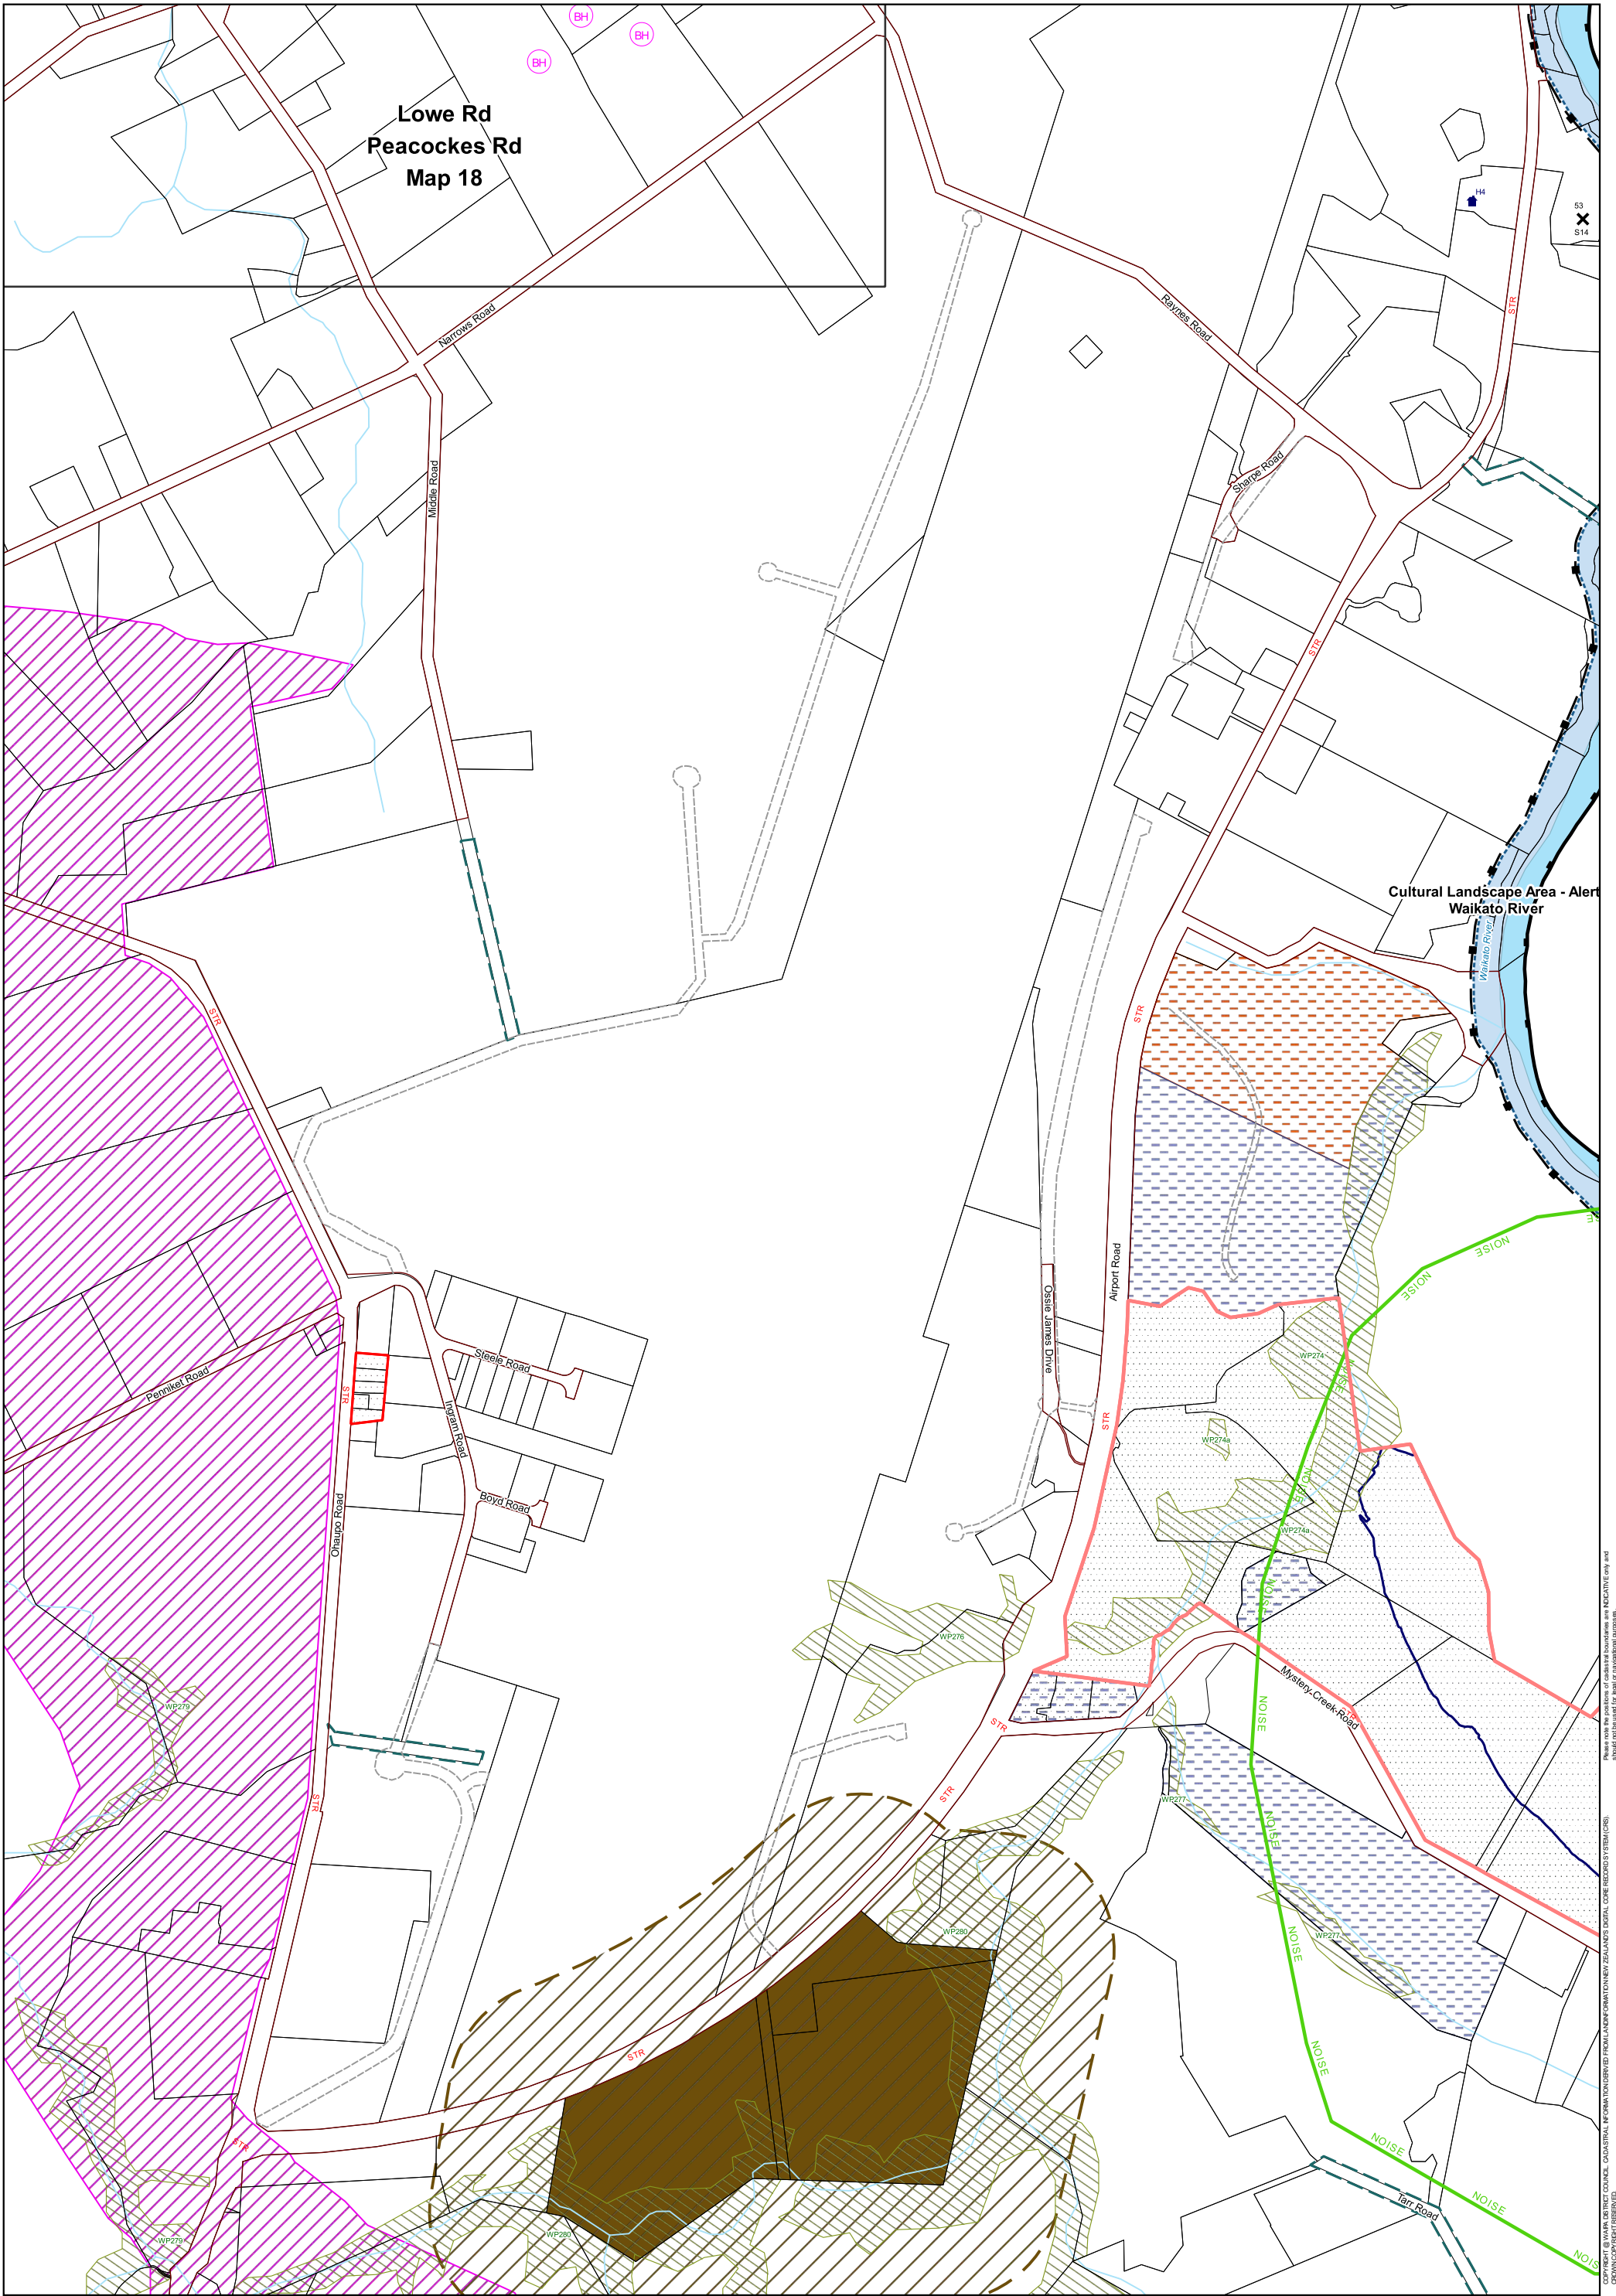

Low Rd  
Peacockes Rd  
Map 18

Please note the positions of cadastral boundaries are indicative only and should not be used for any other purpose.  
 COPYRIGHT © WAIPA DISTRICT COUNCIL. CADASTRAL INFORMATION DERIVED FROM LAND INFORMATION NEW ZEALAND'S DIGITAL CADASTRE RECORD SYSTEM (CDRS).  
 PHOTOGRAPHY BY AIR PHOTOGRAMMETRY.

Low Rd  
Peacockes Rd  
Map 18

Cultural Landscape Area - Alert  
Waikato River

Please note that the boundaries shown on this map are indicative only and should not be used for legal or navigation purposes.