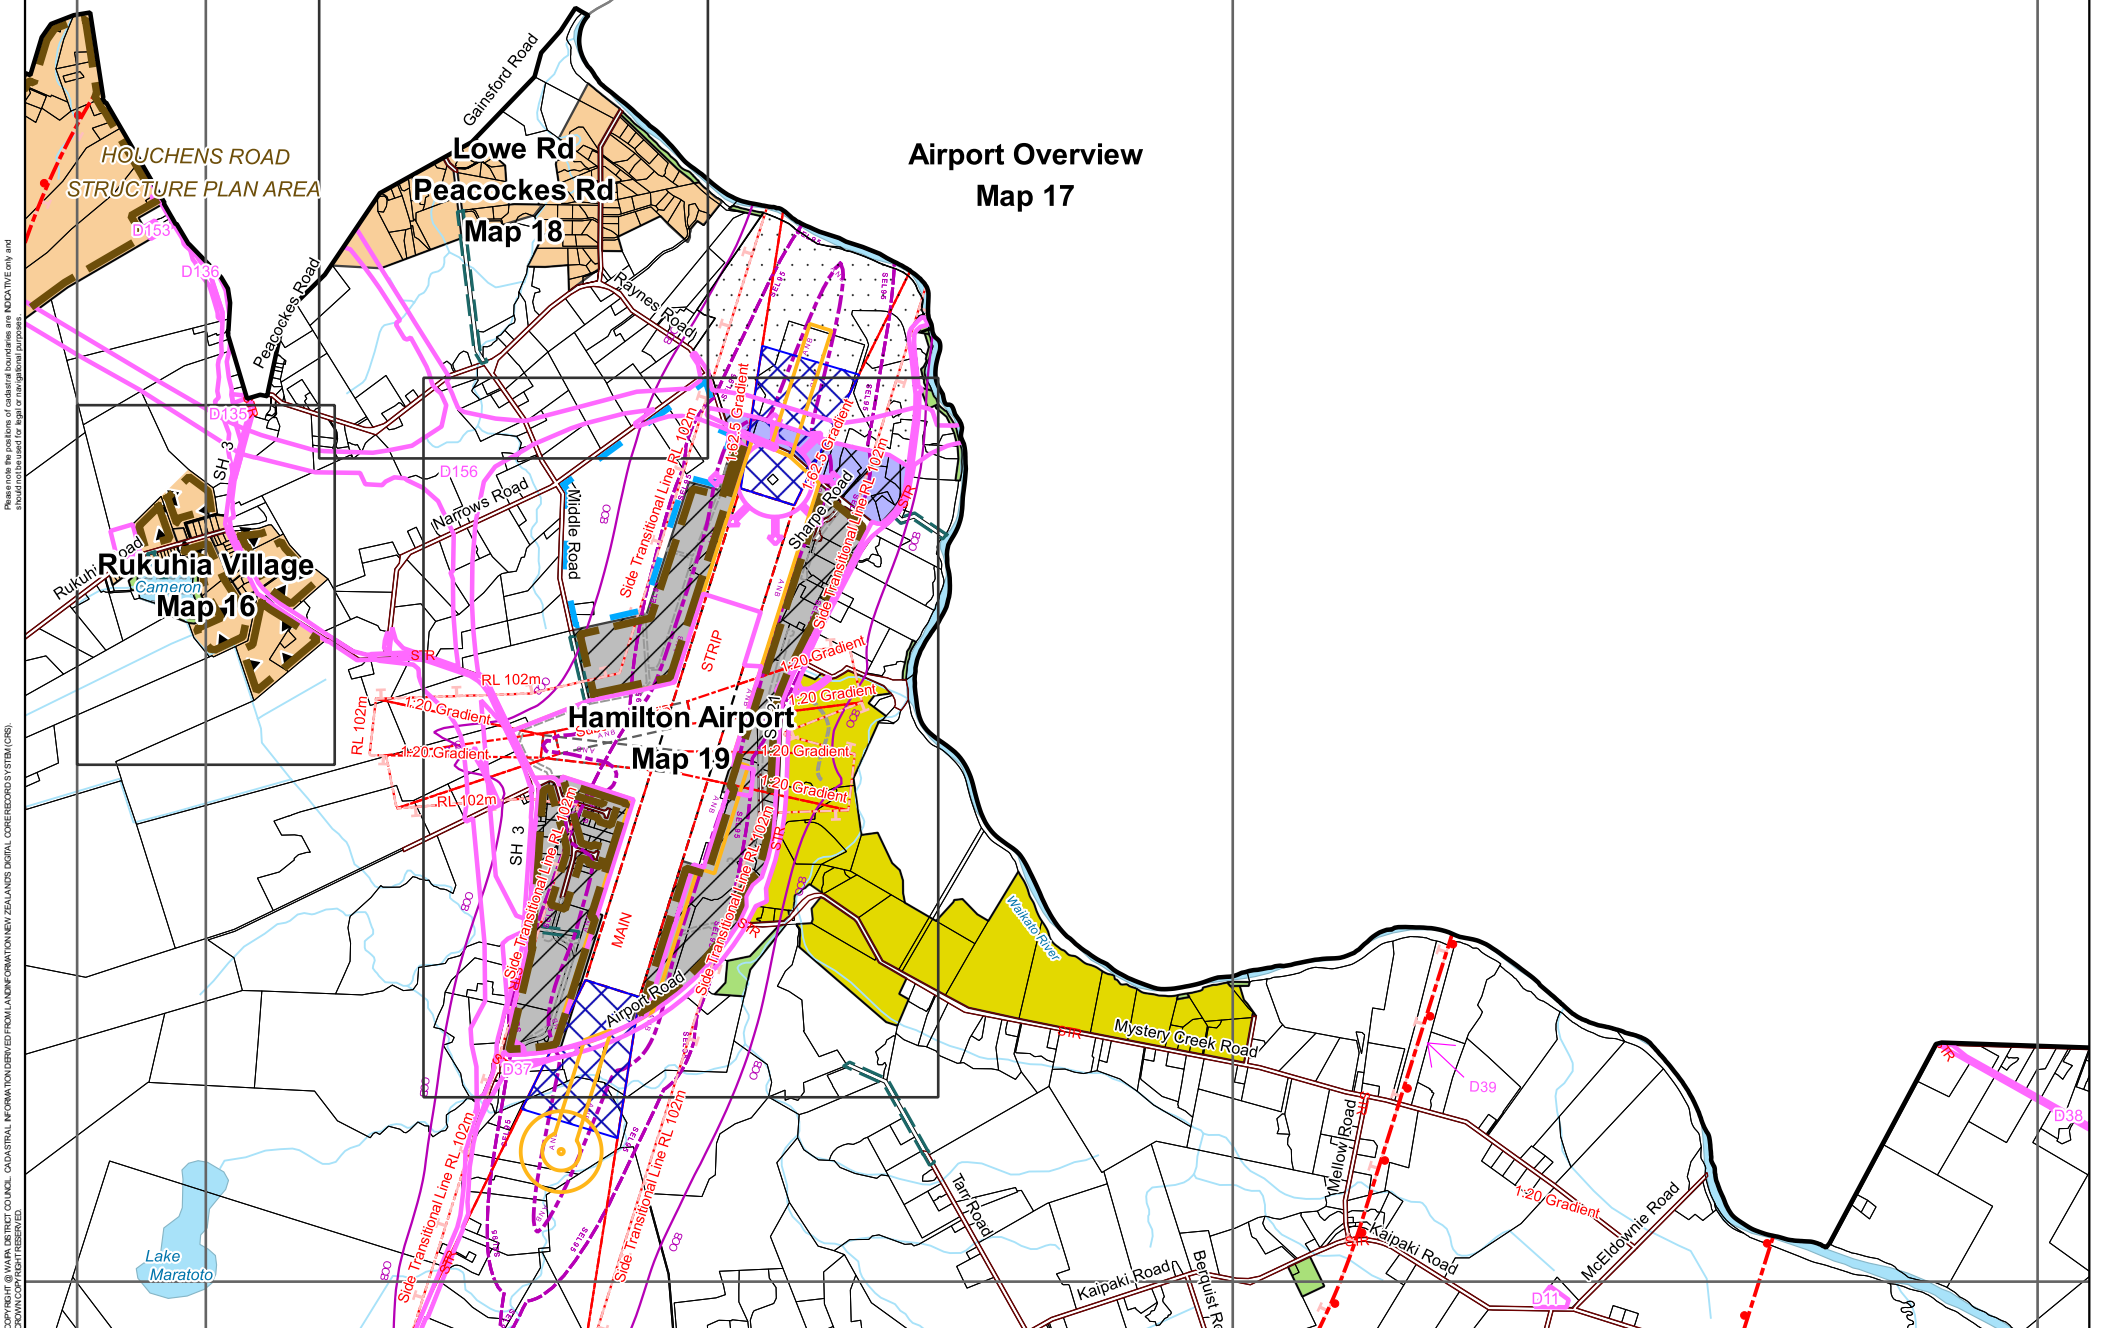

Hamilton
City

Waikato
District

**Airport Overview
Map 17**

3 Zones

Waipa District Plan
Page Version - 14 March 2019
Proposed by Plan Change 10 - May 2019

**DECISIONS
VERSION**