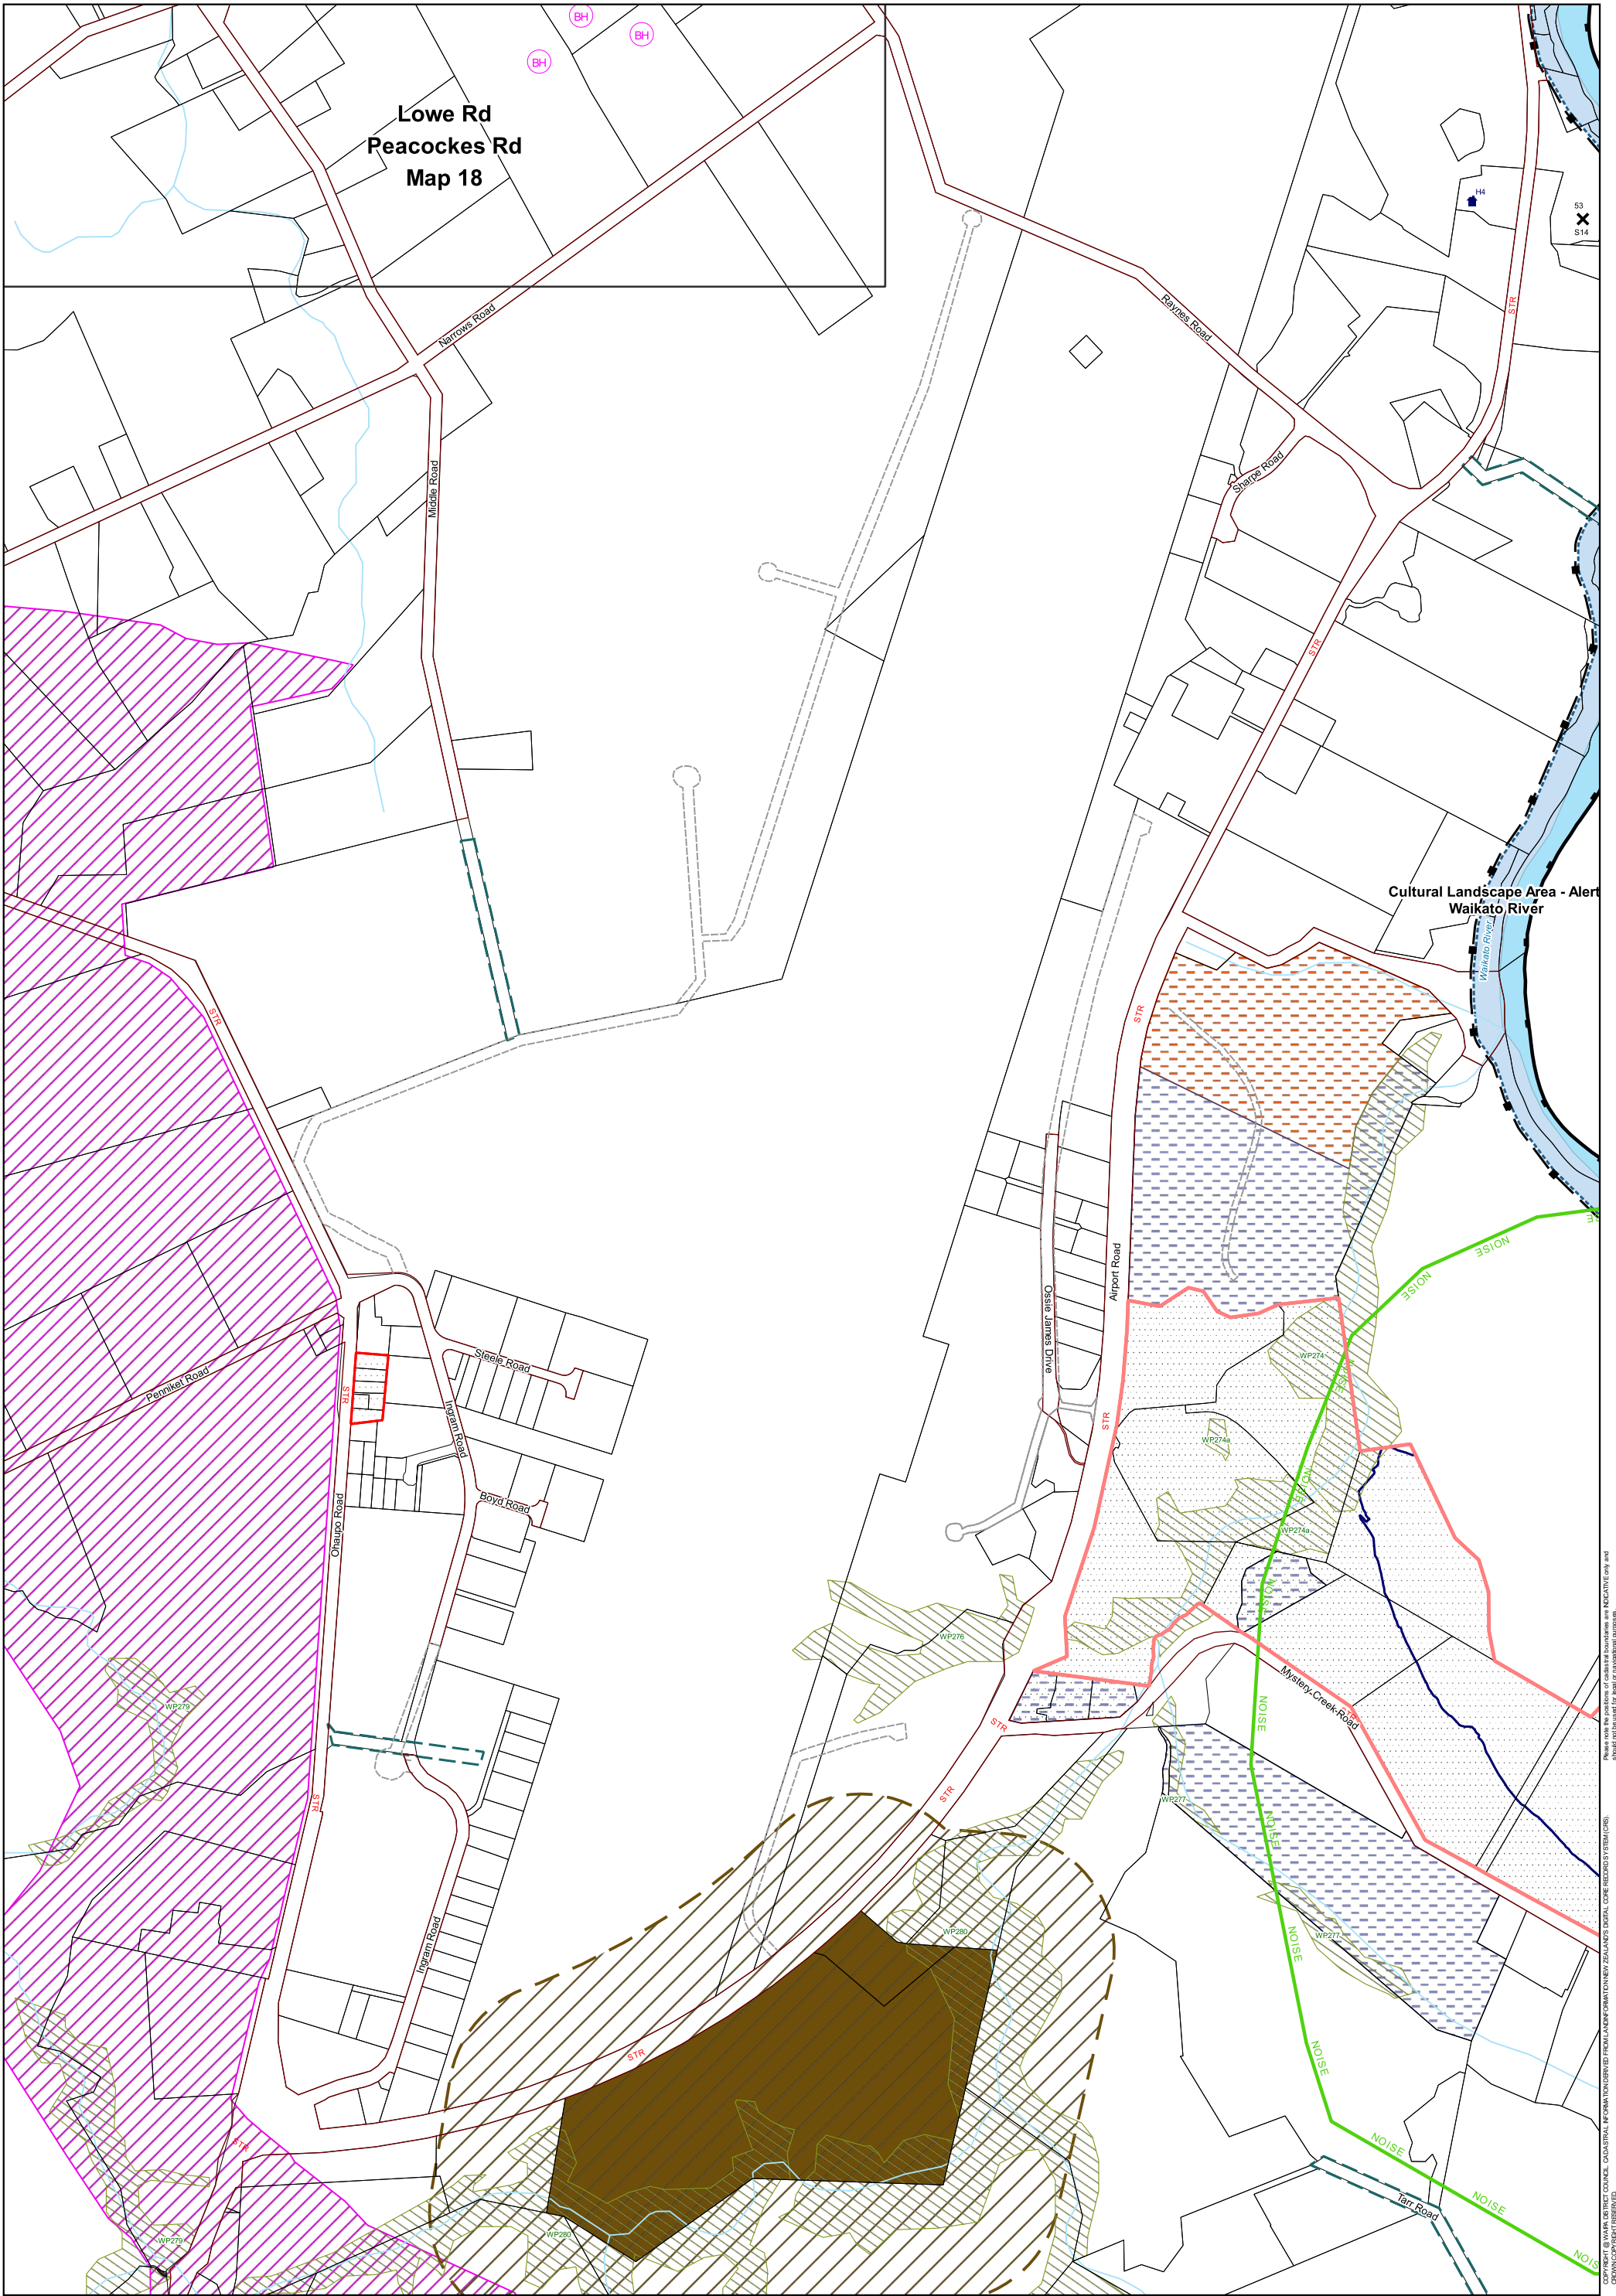

Low Rd
Peacockes Rd
Map 18

Please note the positions of cadastral boundaries are indicative only and should not be used for any other purpose.
 COPYRIGHT © WAIPA DISTRICT COUNCIL. CADASTRAL INFORMATION DERIVED FROM LAND INFORMATION NEW ZEALAND'S DIGITAL CADASTRE RECORD SYSTEM (CDRS).

Low Rd
Peacockes Rd
Map 18

Cultural Landscape Area - Alert
Waikato River

Please note that this map is a digital copy of a hard copy map. It is not intended to be used for legal or engineering purposes.