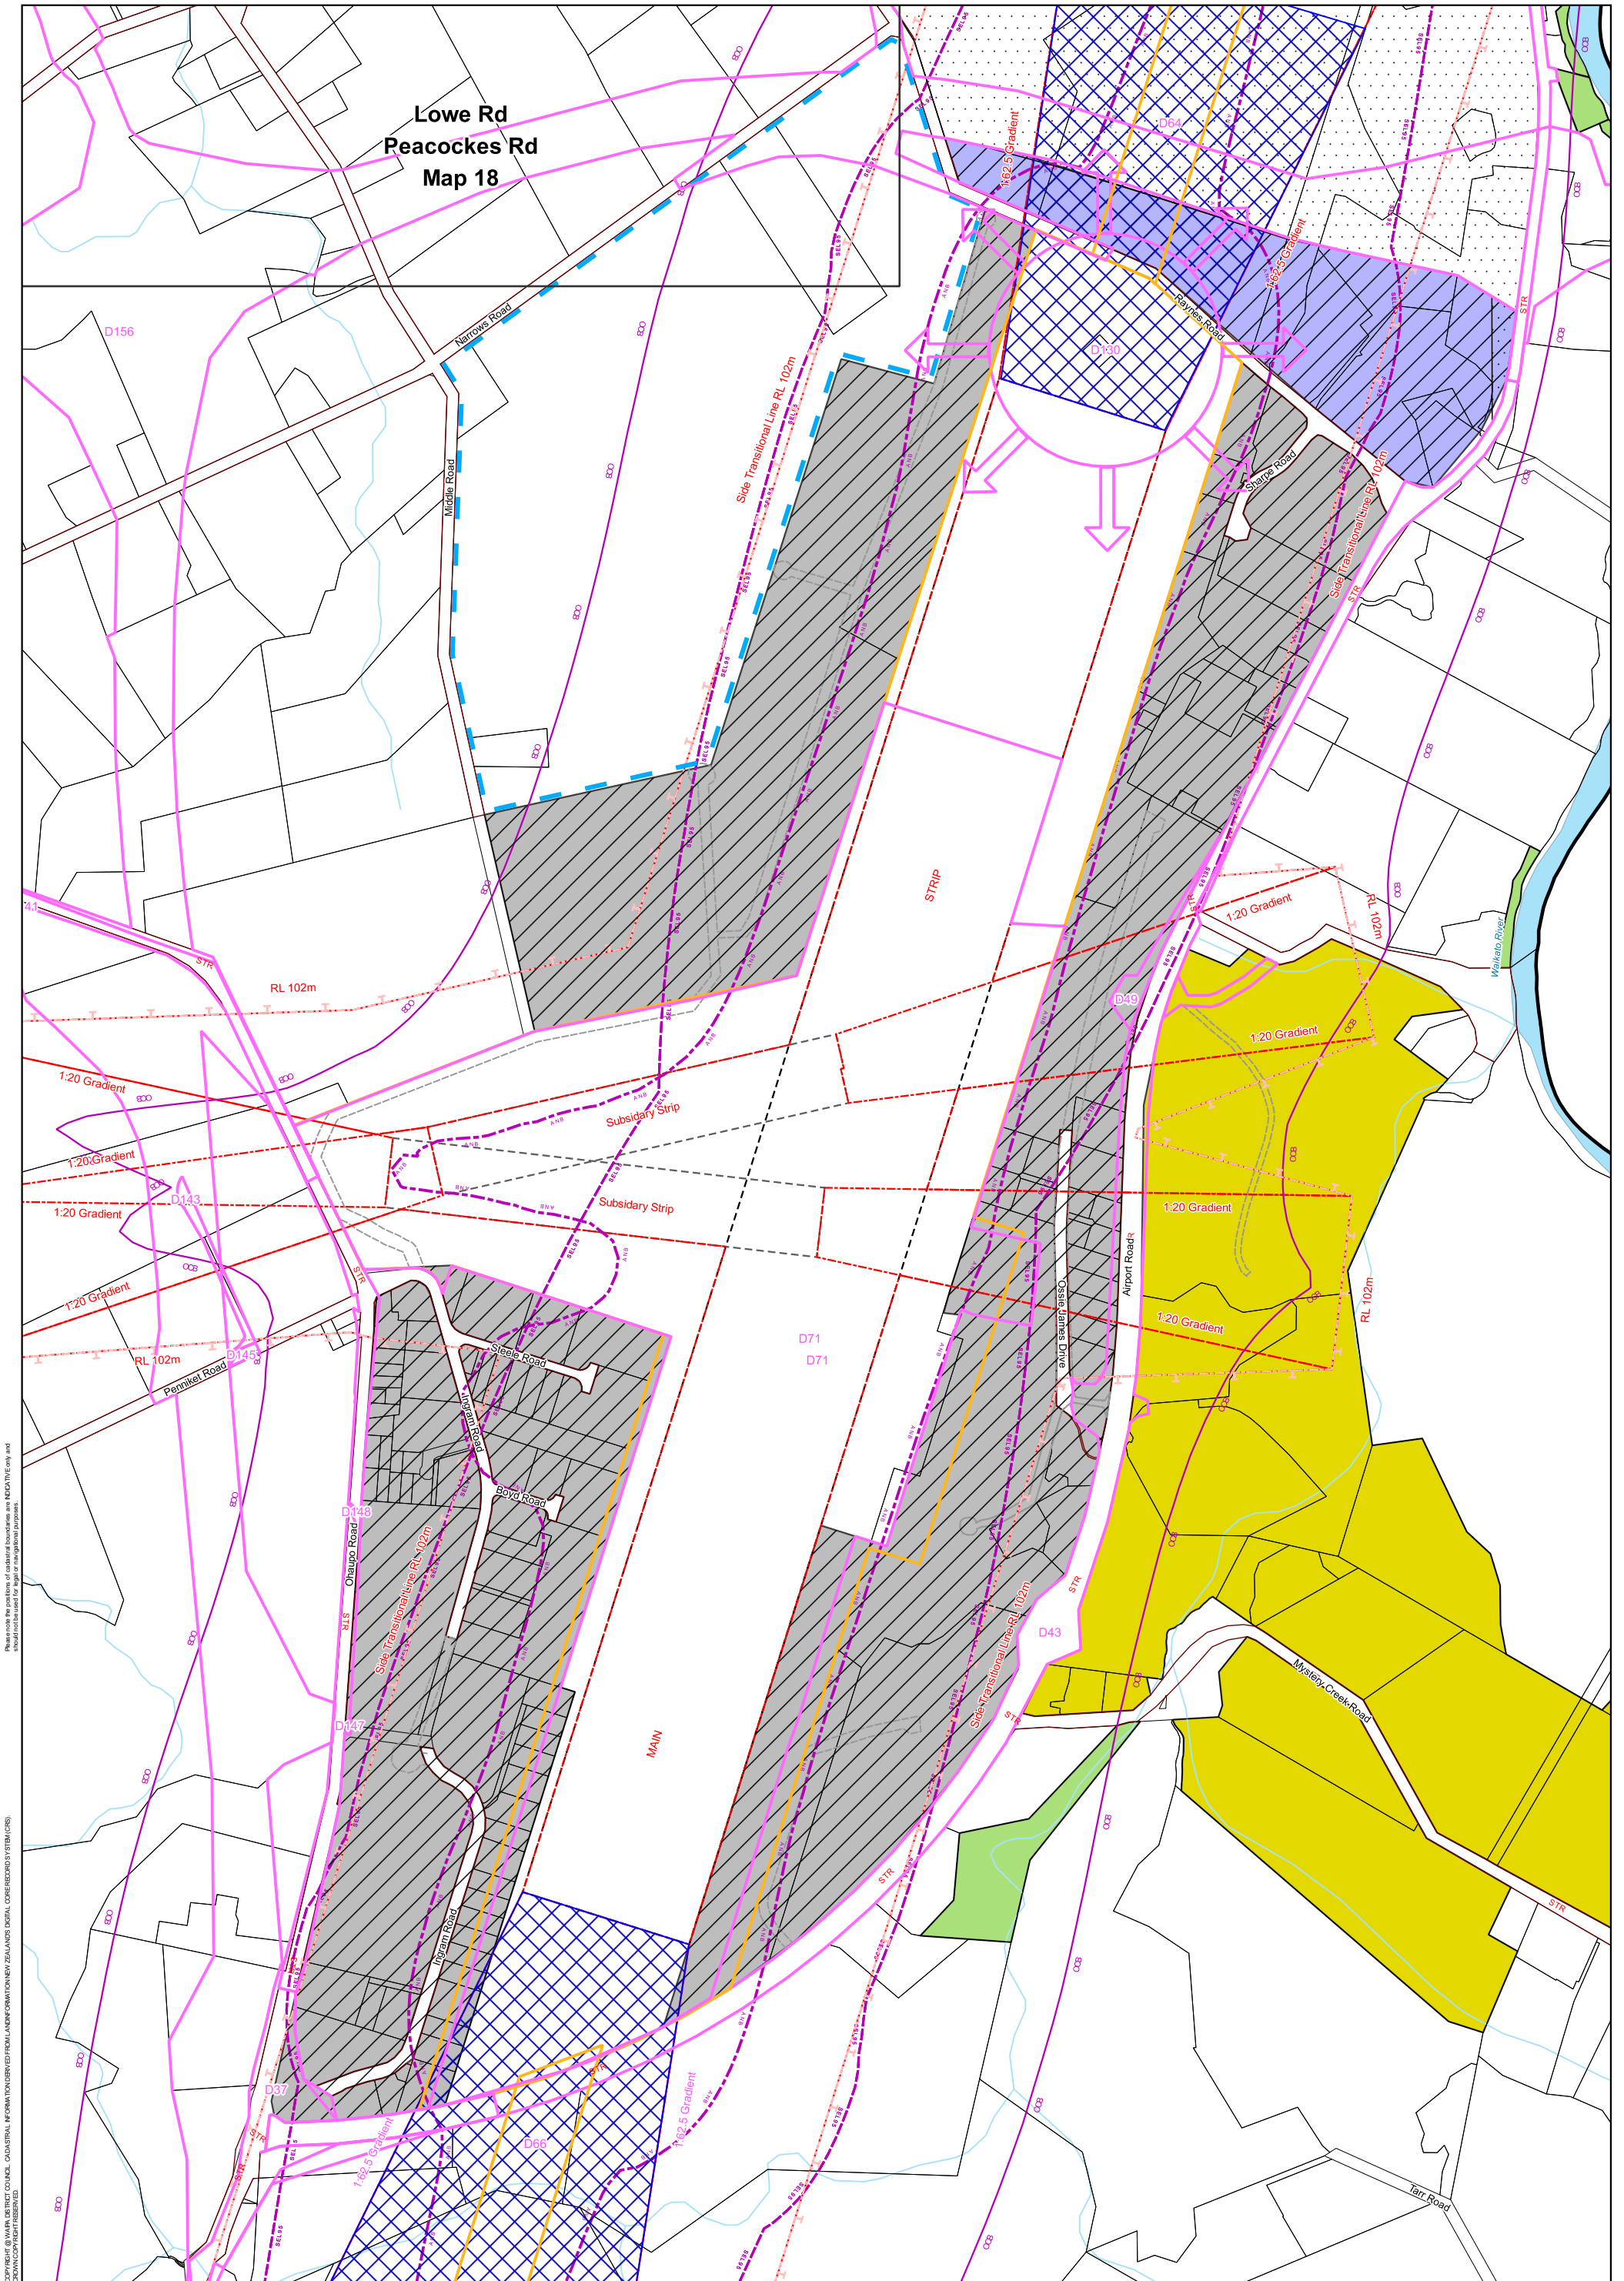

Low Rd
Peacockes Rd
Map 18