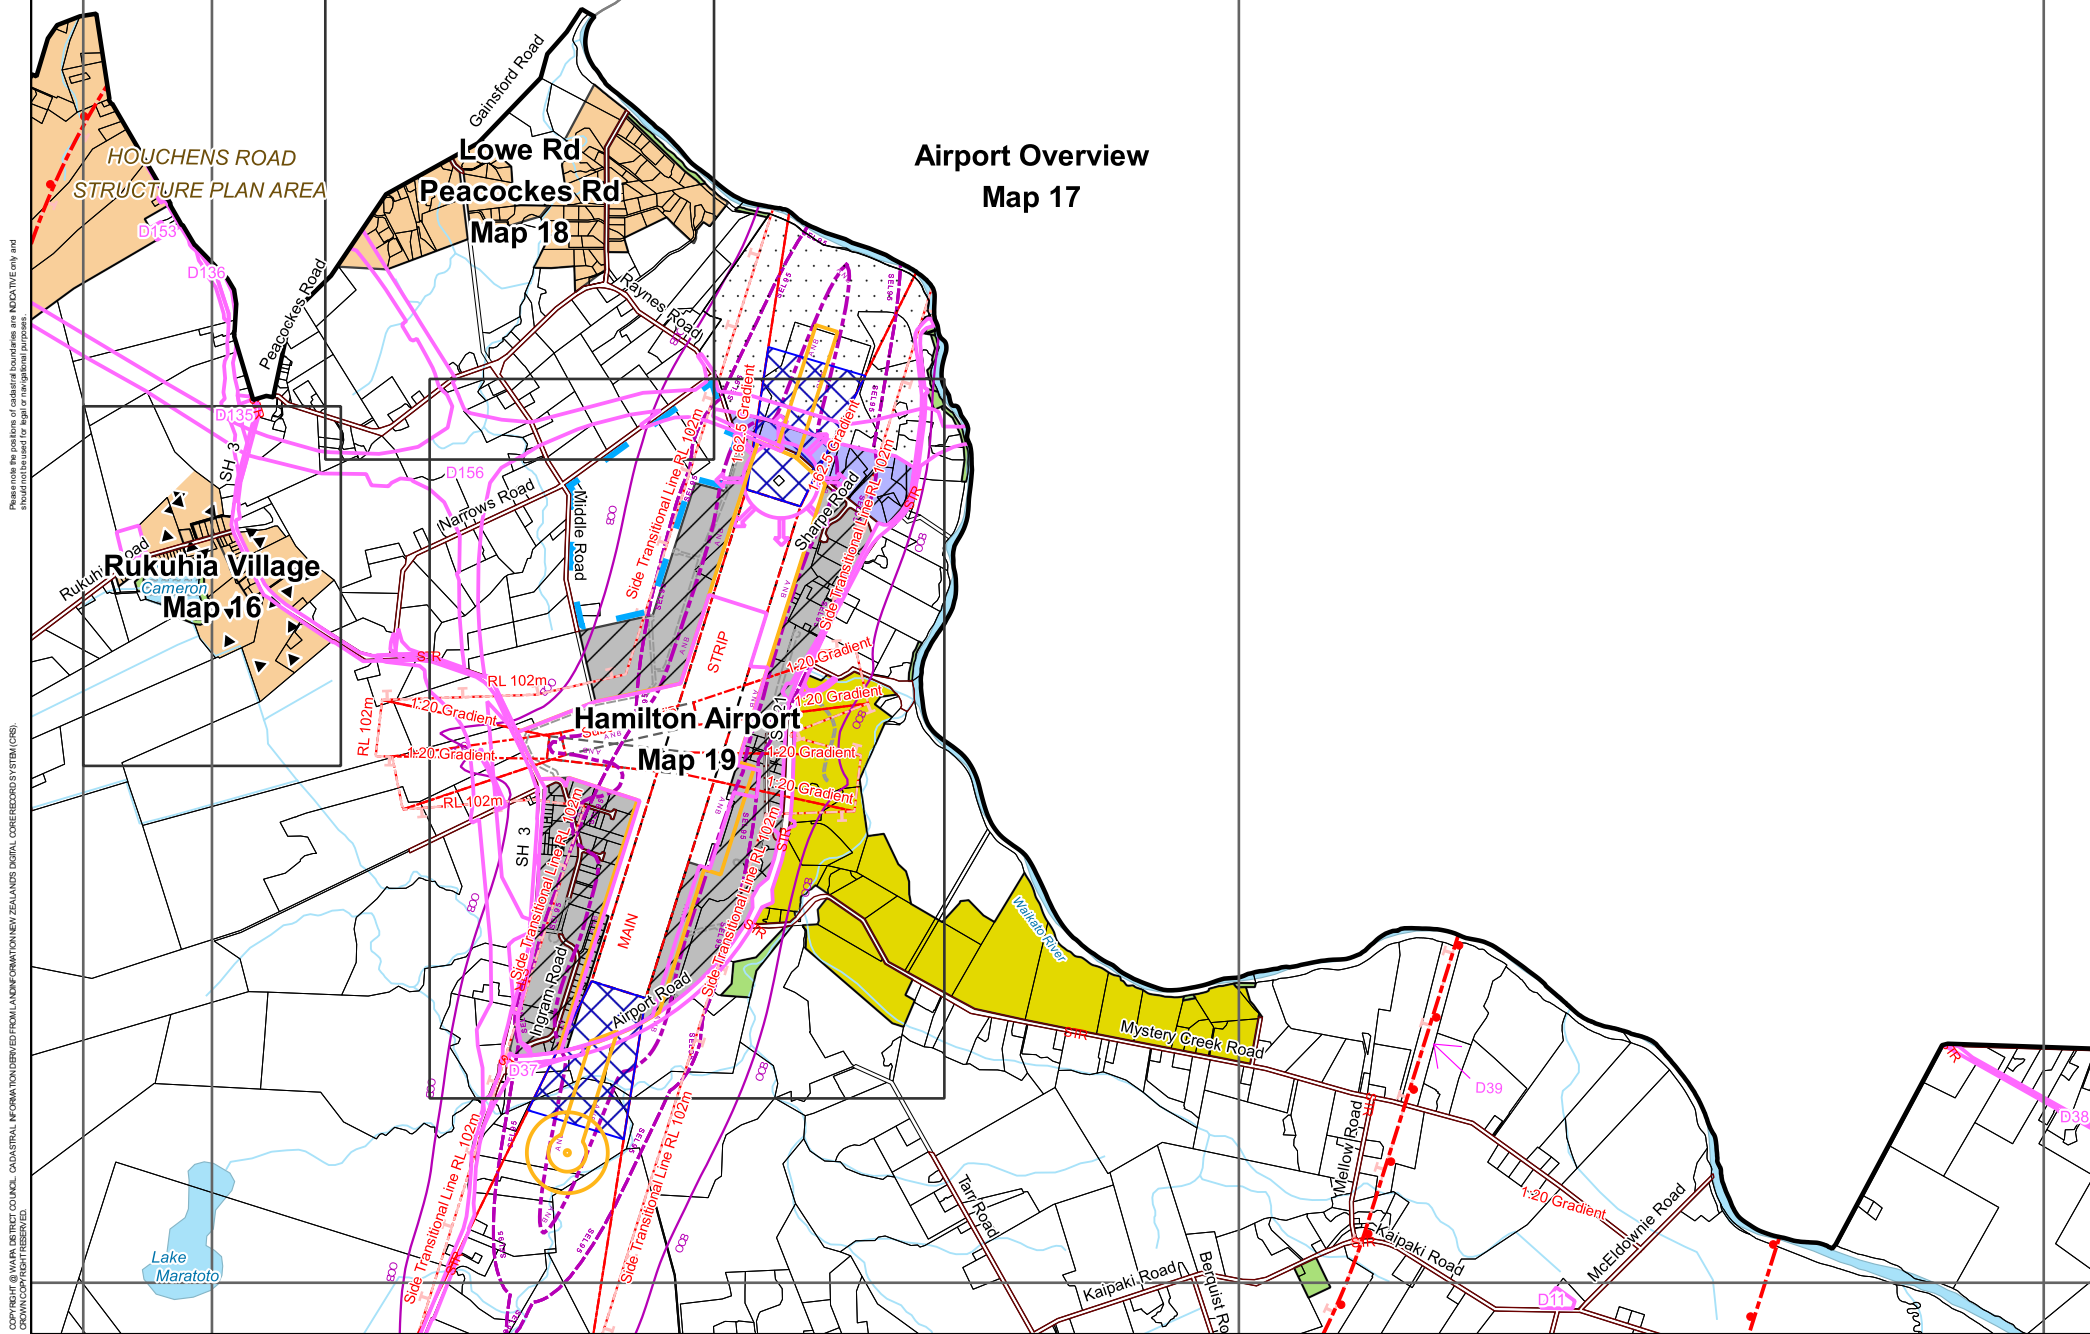

Hamilton
City

Waikato
District

**Airport Overview
Map 17**

**Low Rd
Peacocks Rd
Map 18**

**Rukuhia Village
Map 16**

**Hamilton Airport
Map 19**

Copyright © Waipa District Council. CADASTRAL INFORMATION DERIVED FROM LAND INFORMATION NEW ZEALAND'S DIGITAL COORDINATE SYSTEM (CRS). Please note the positions of cadastral boundaries are indicative only and should not be used for legal purposes.

Hamilton
City

Waikato
District

Airport Overview
Map 17

Lowe Rd
Peacocks Rd
Map 18

Rukuhia Village
Map 16

Hamilton Airport
Map 19

Please note the positions of cadastral boundaries are indicative only and should not be used for legal or navigational purposes.
 COPYRIGHT © WAIPA DISTRICT COUNCIL. GRAPHICAL INFORMATION DERIVED FROM LAND INFORMATION NEW ZEALAND'S DIGITAL CORE RECORDS SYSTEM (DCRS).
 DRAWING COPYRIGHT RESERVED.