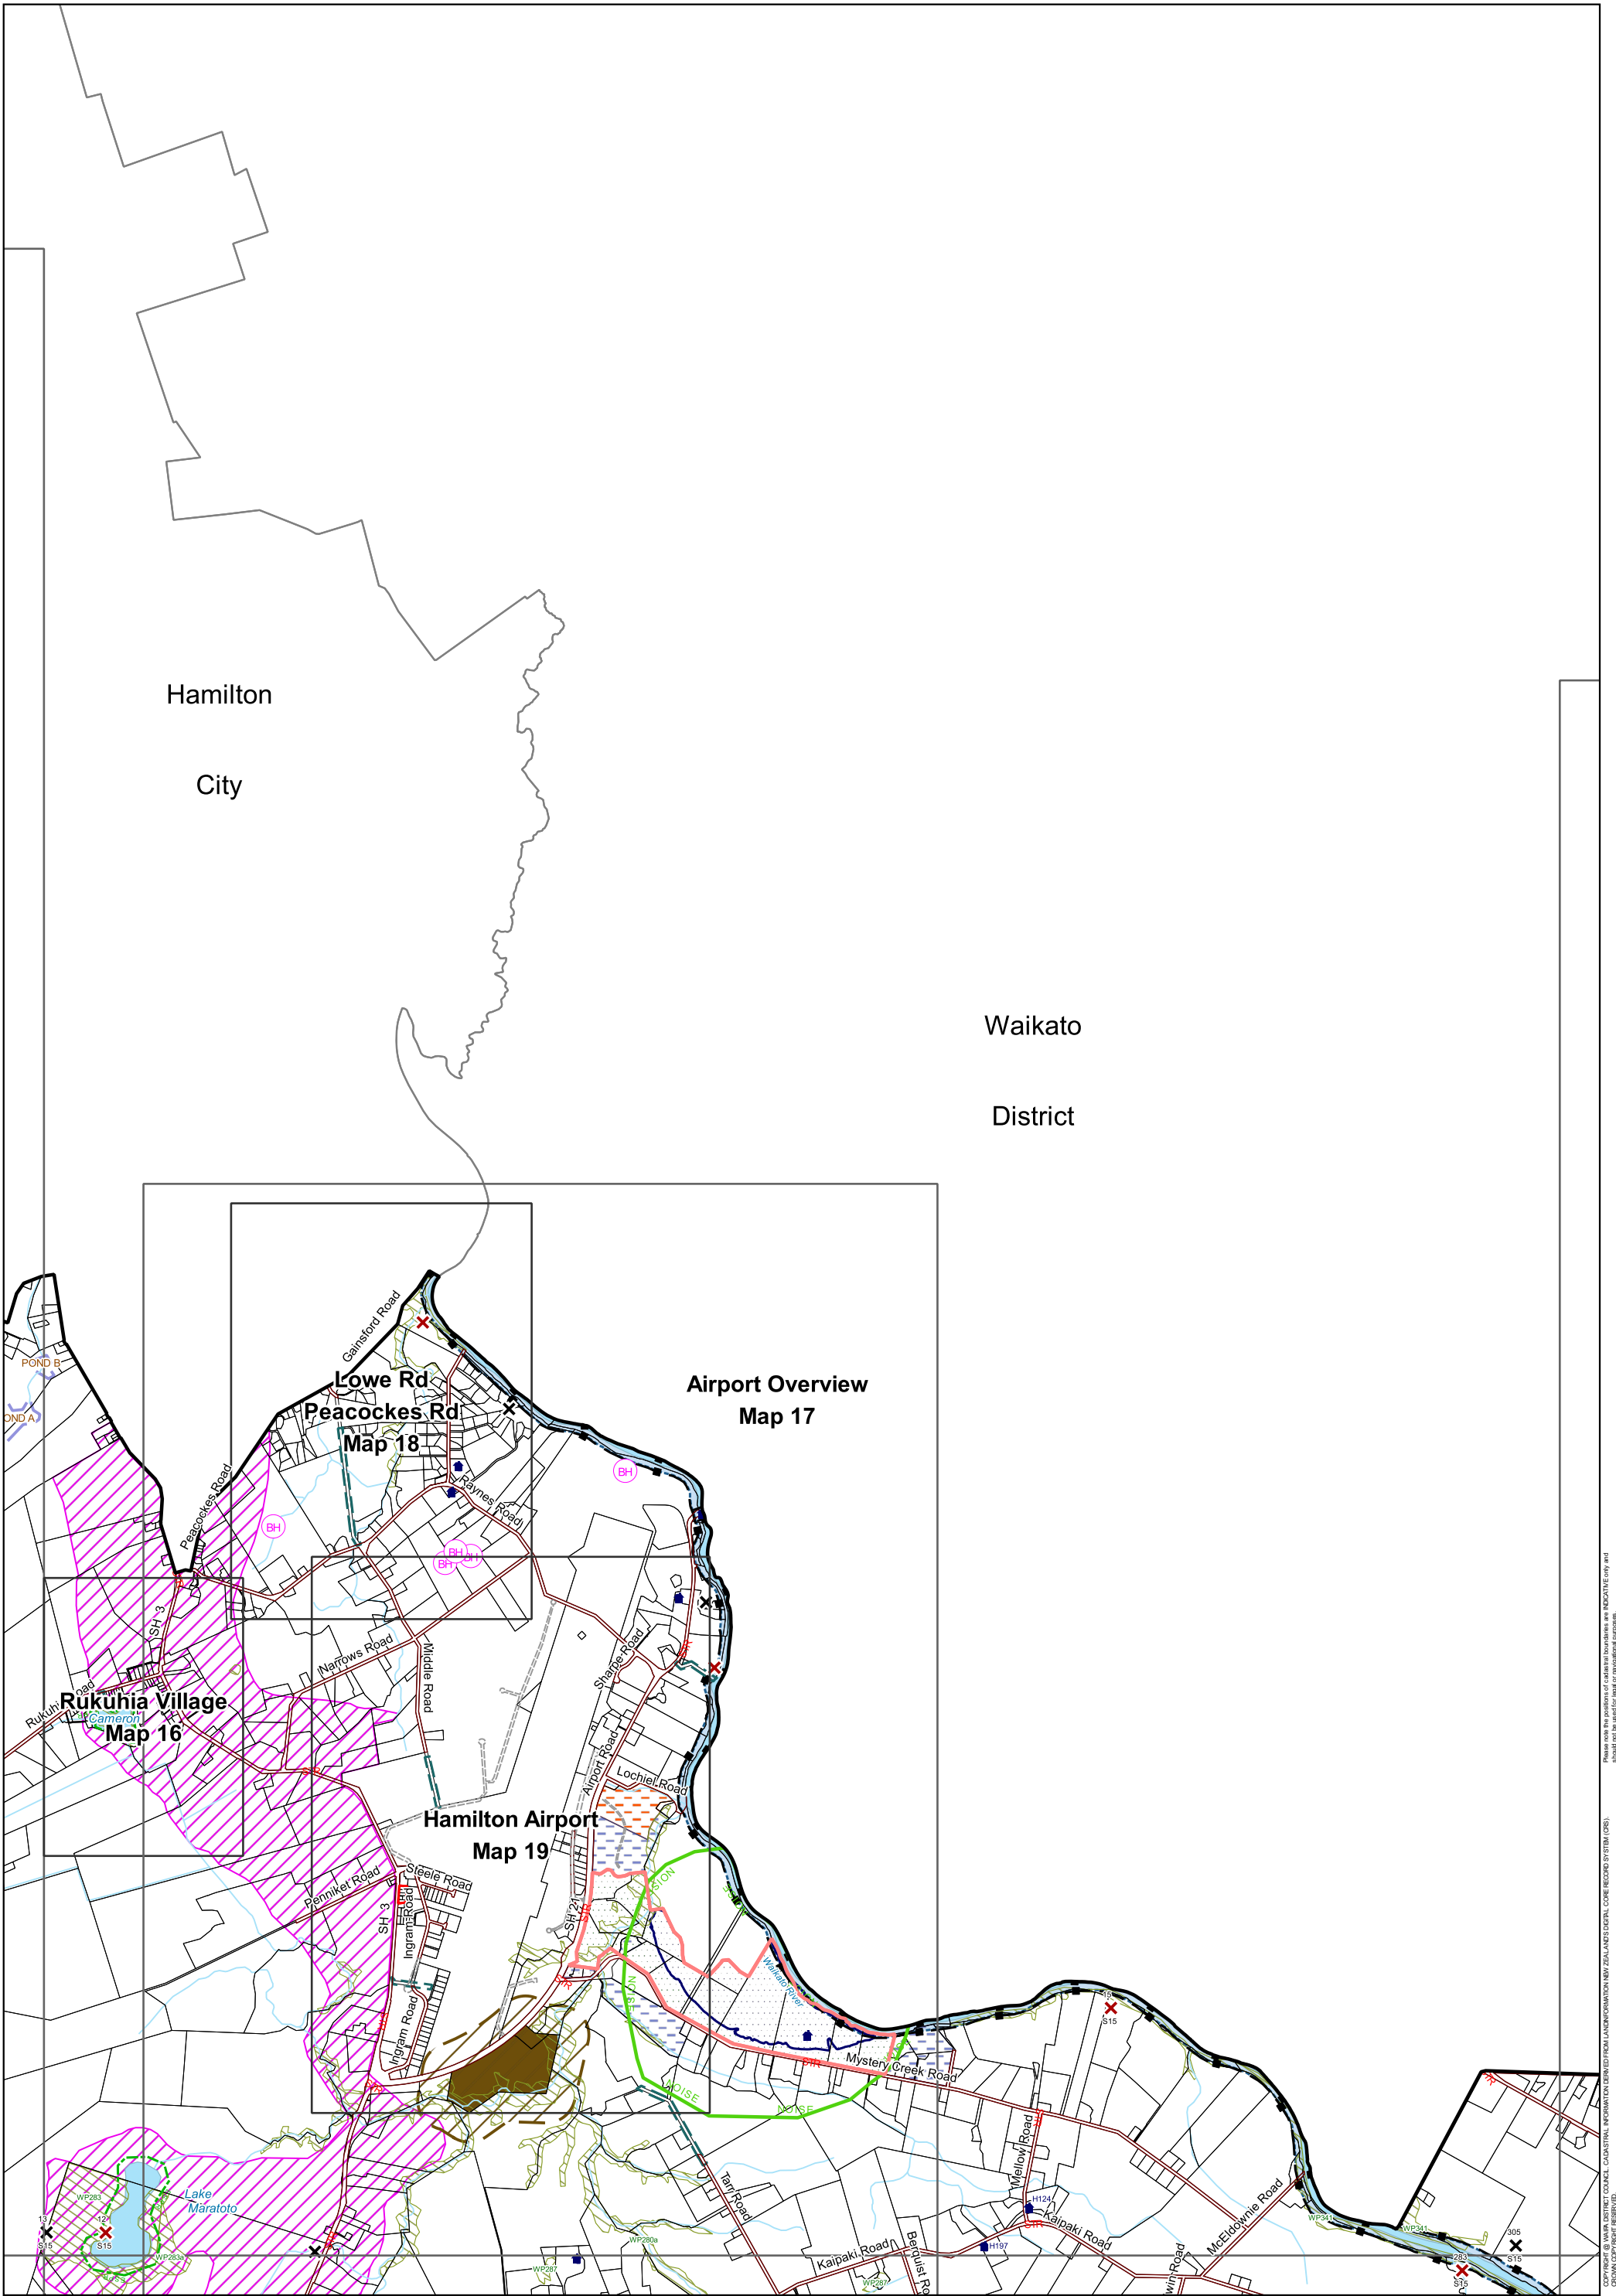

Hamilton
City

Waikato
District

Airport Overview
Map 17

Lowe Rd
Peacocks Rd
Map 18

Rukuhia Village
Map 16

Hamilton Airport
Map 19