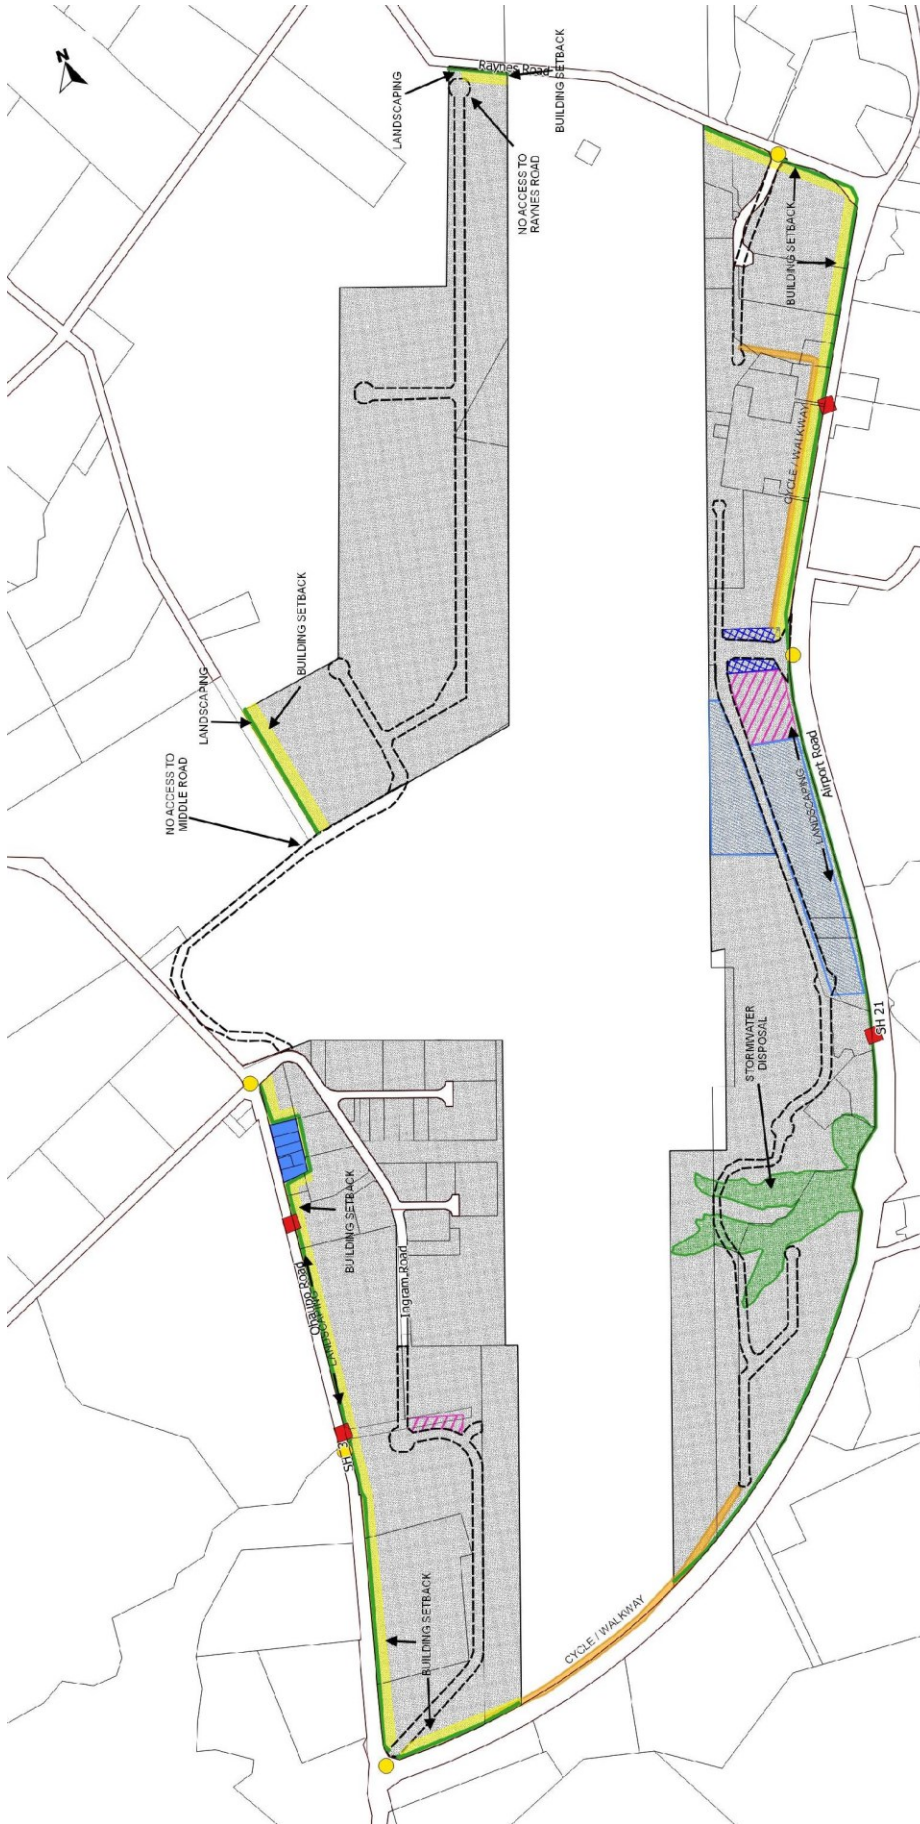

Appendix B

Airport Business Zone Structure Plan – Appendix S10

COPYRIGHT © WAIIPA DISTRICT COUNCIL
 CADASTRAL INFORMATION DERIVED FROM LAND INFORMATION
 SYSTEM (LIS) AND THE CORE SYSTEM (CS).
 DESIGN COPYRIGHT RESERVED.

Revision Reference
 Code: 45 Print Date
 1.8000 Wed Jun 10 2015

Airport Business Zone Structure Plan

Appendix S10