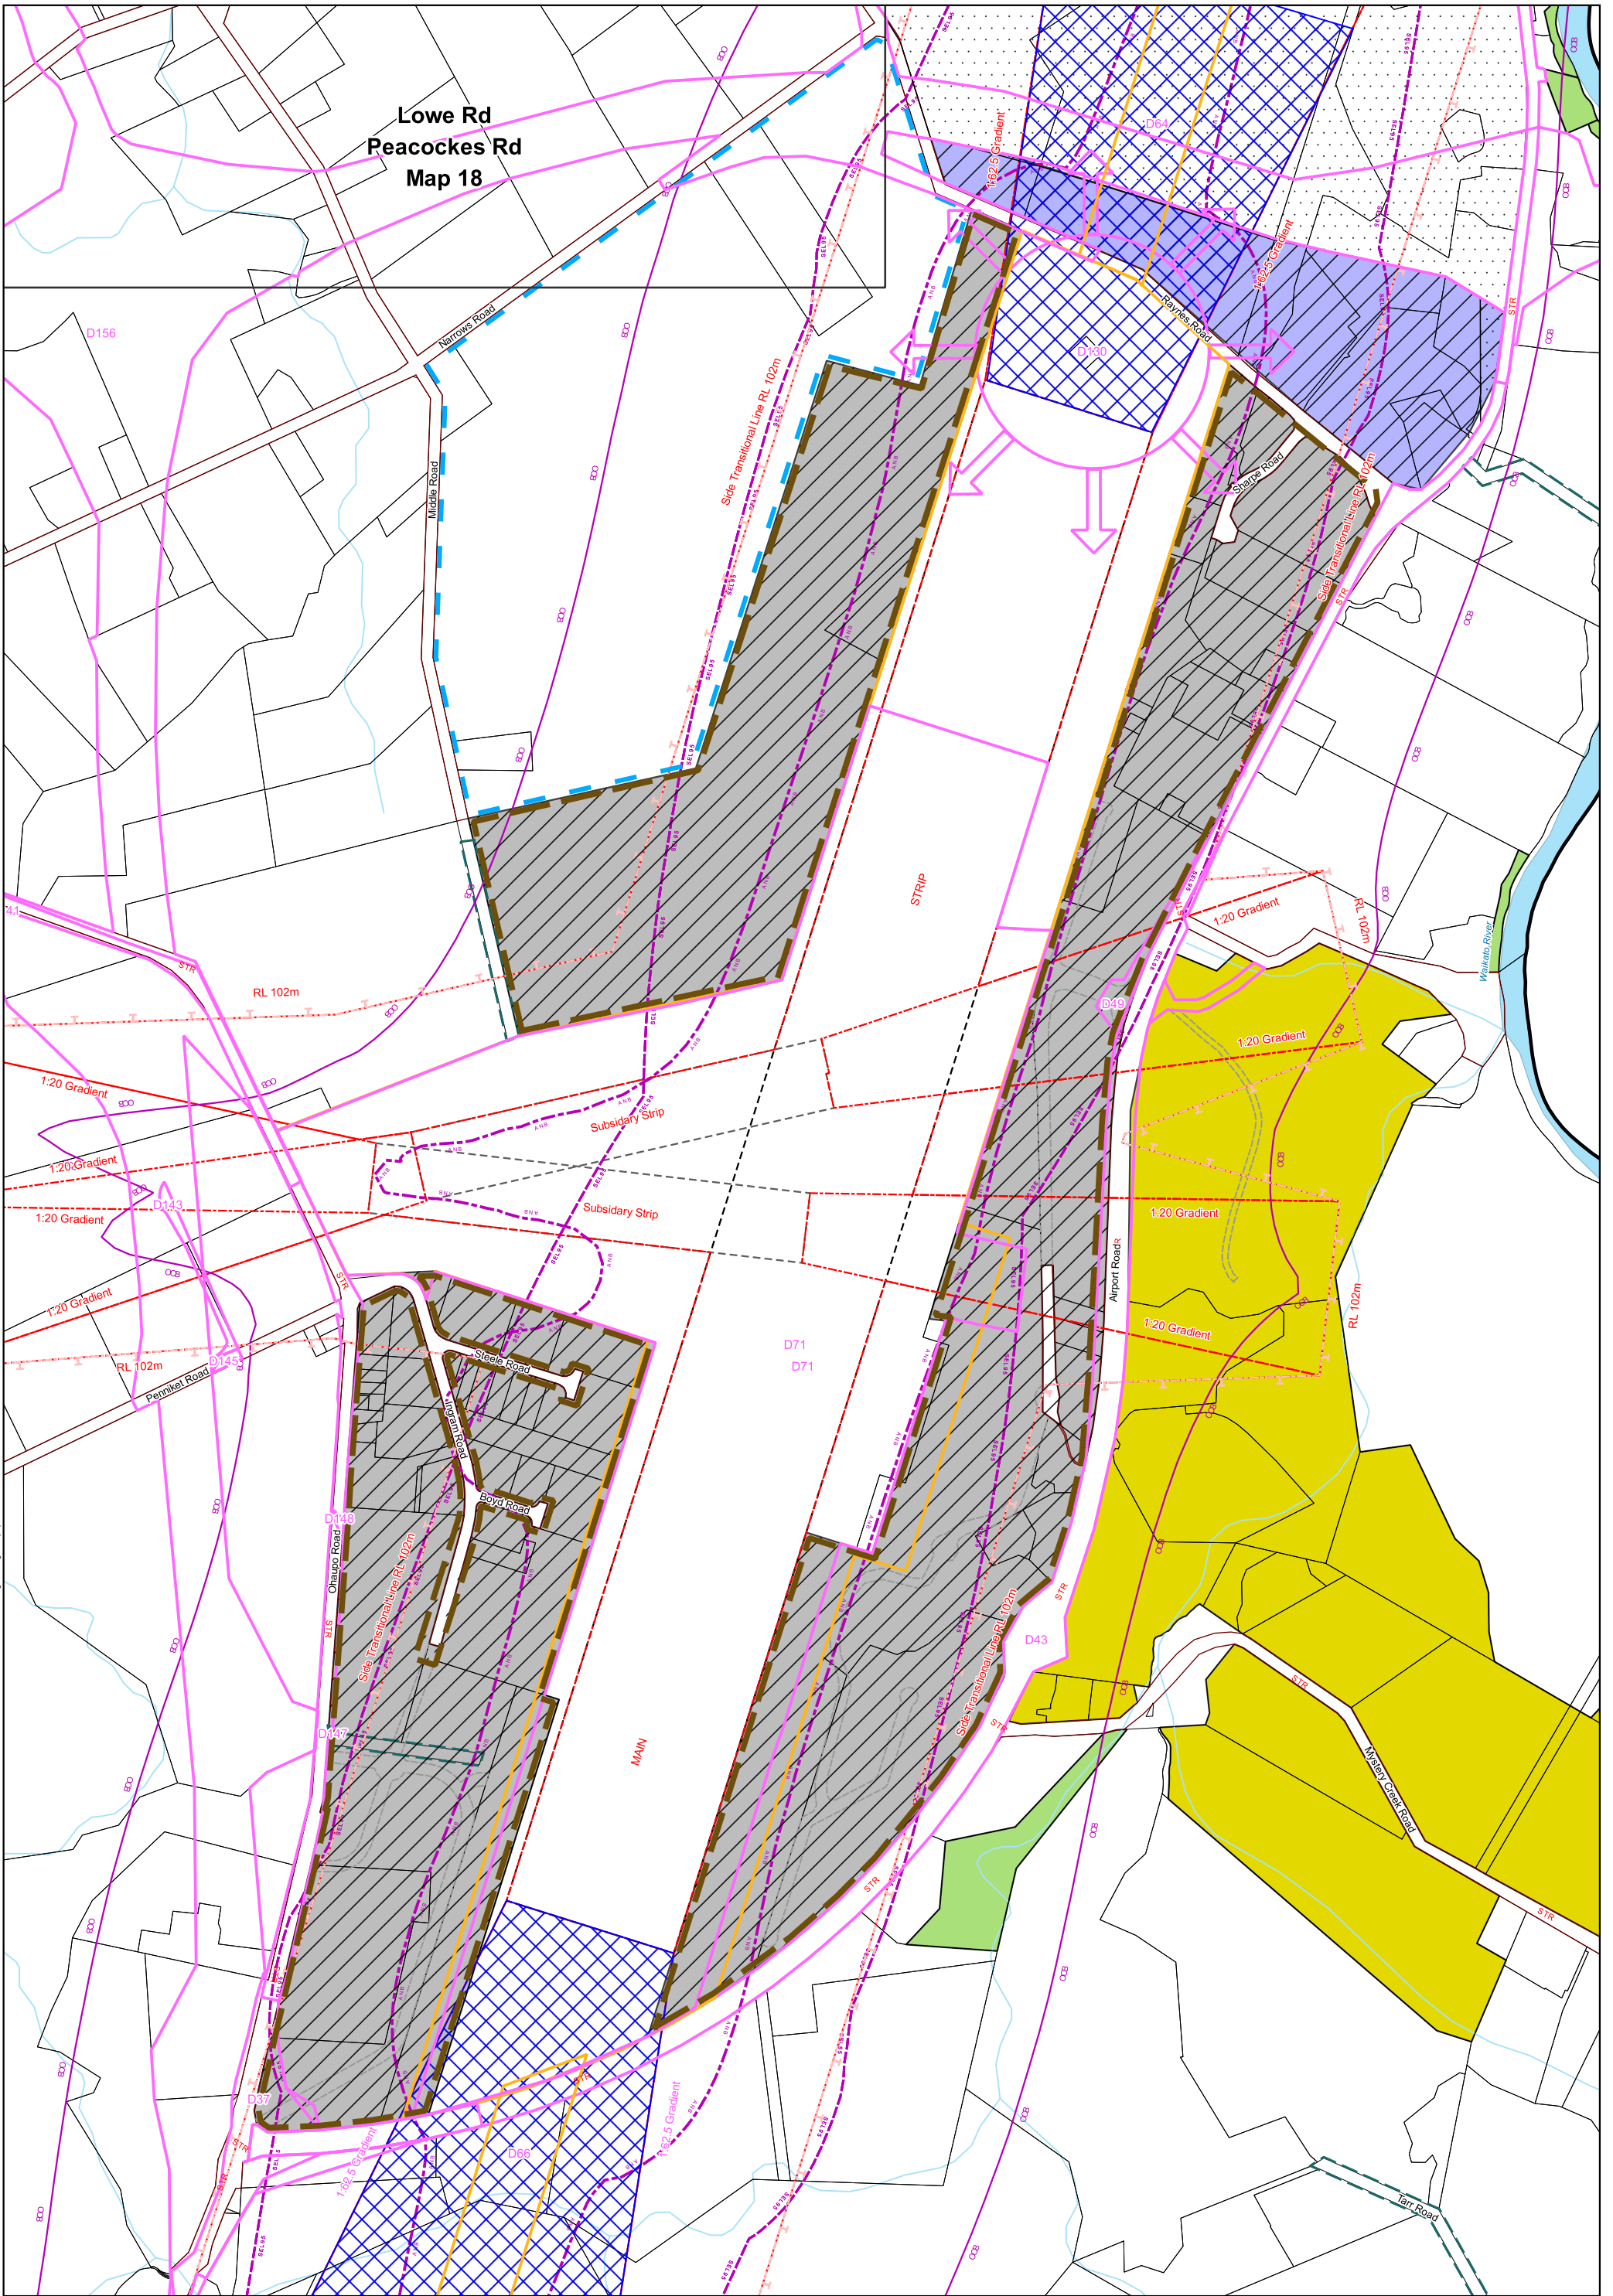

Low Rd
Peacockes Rd
Map 18

19 Zones

Hamilton Airport
Waipā District Plan
Page Version - 14 February 2017