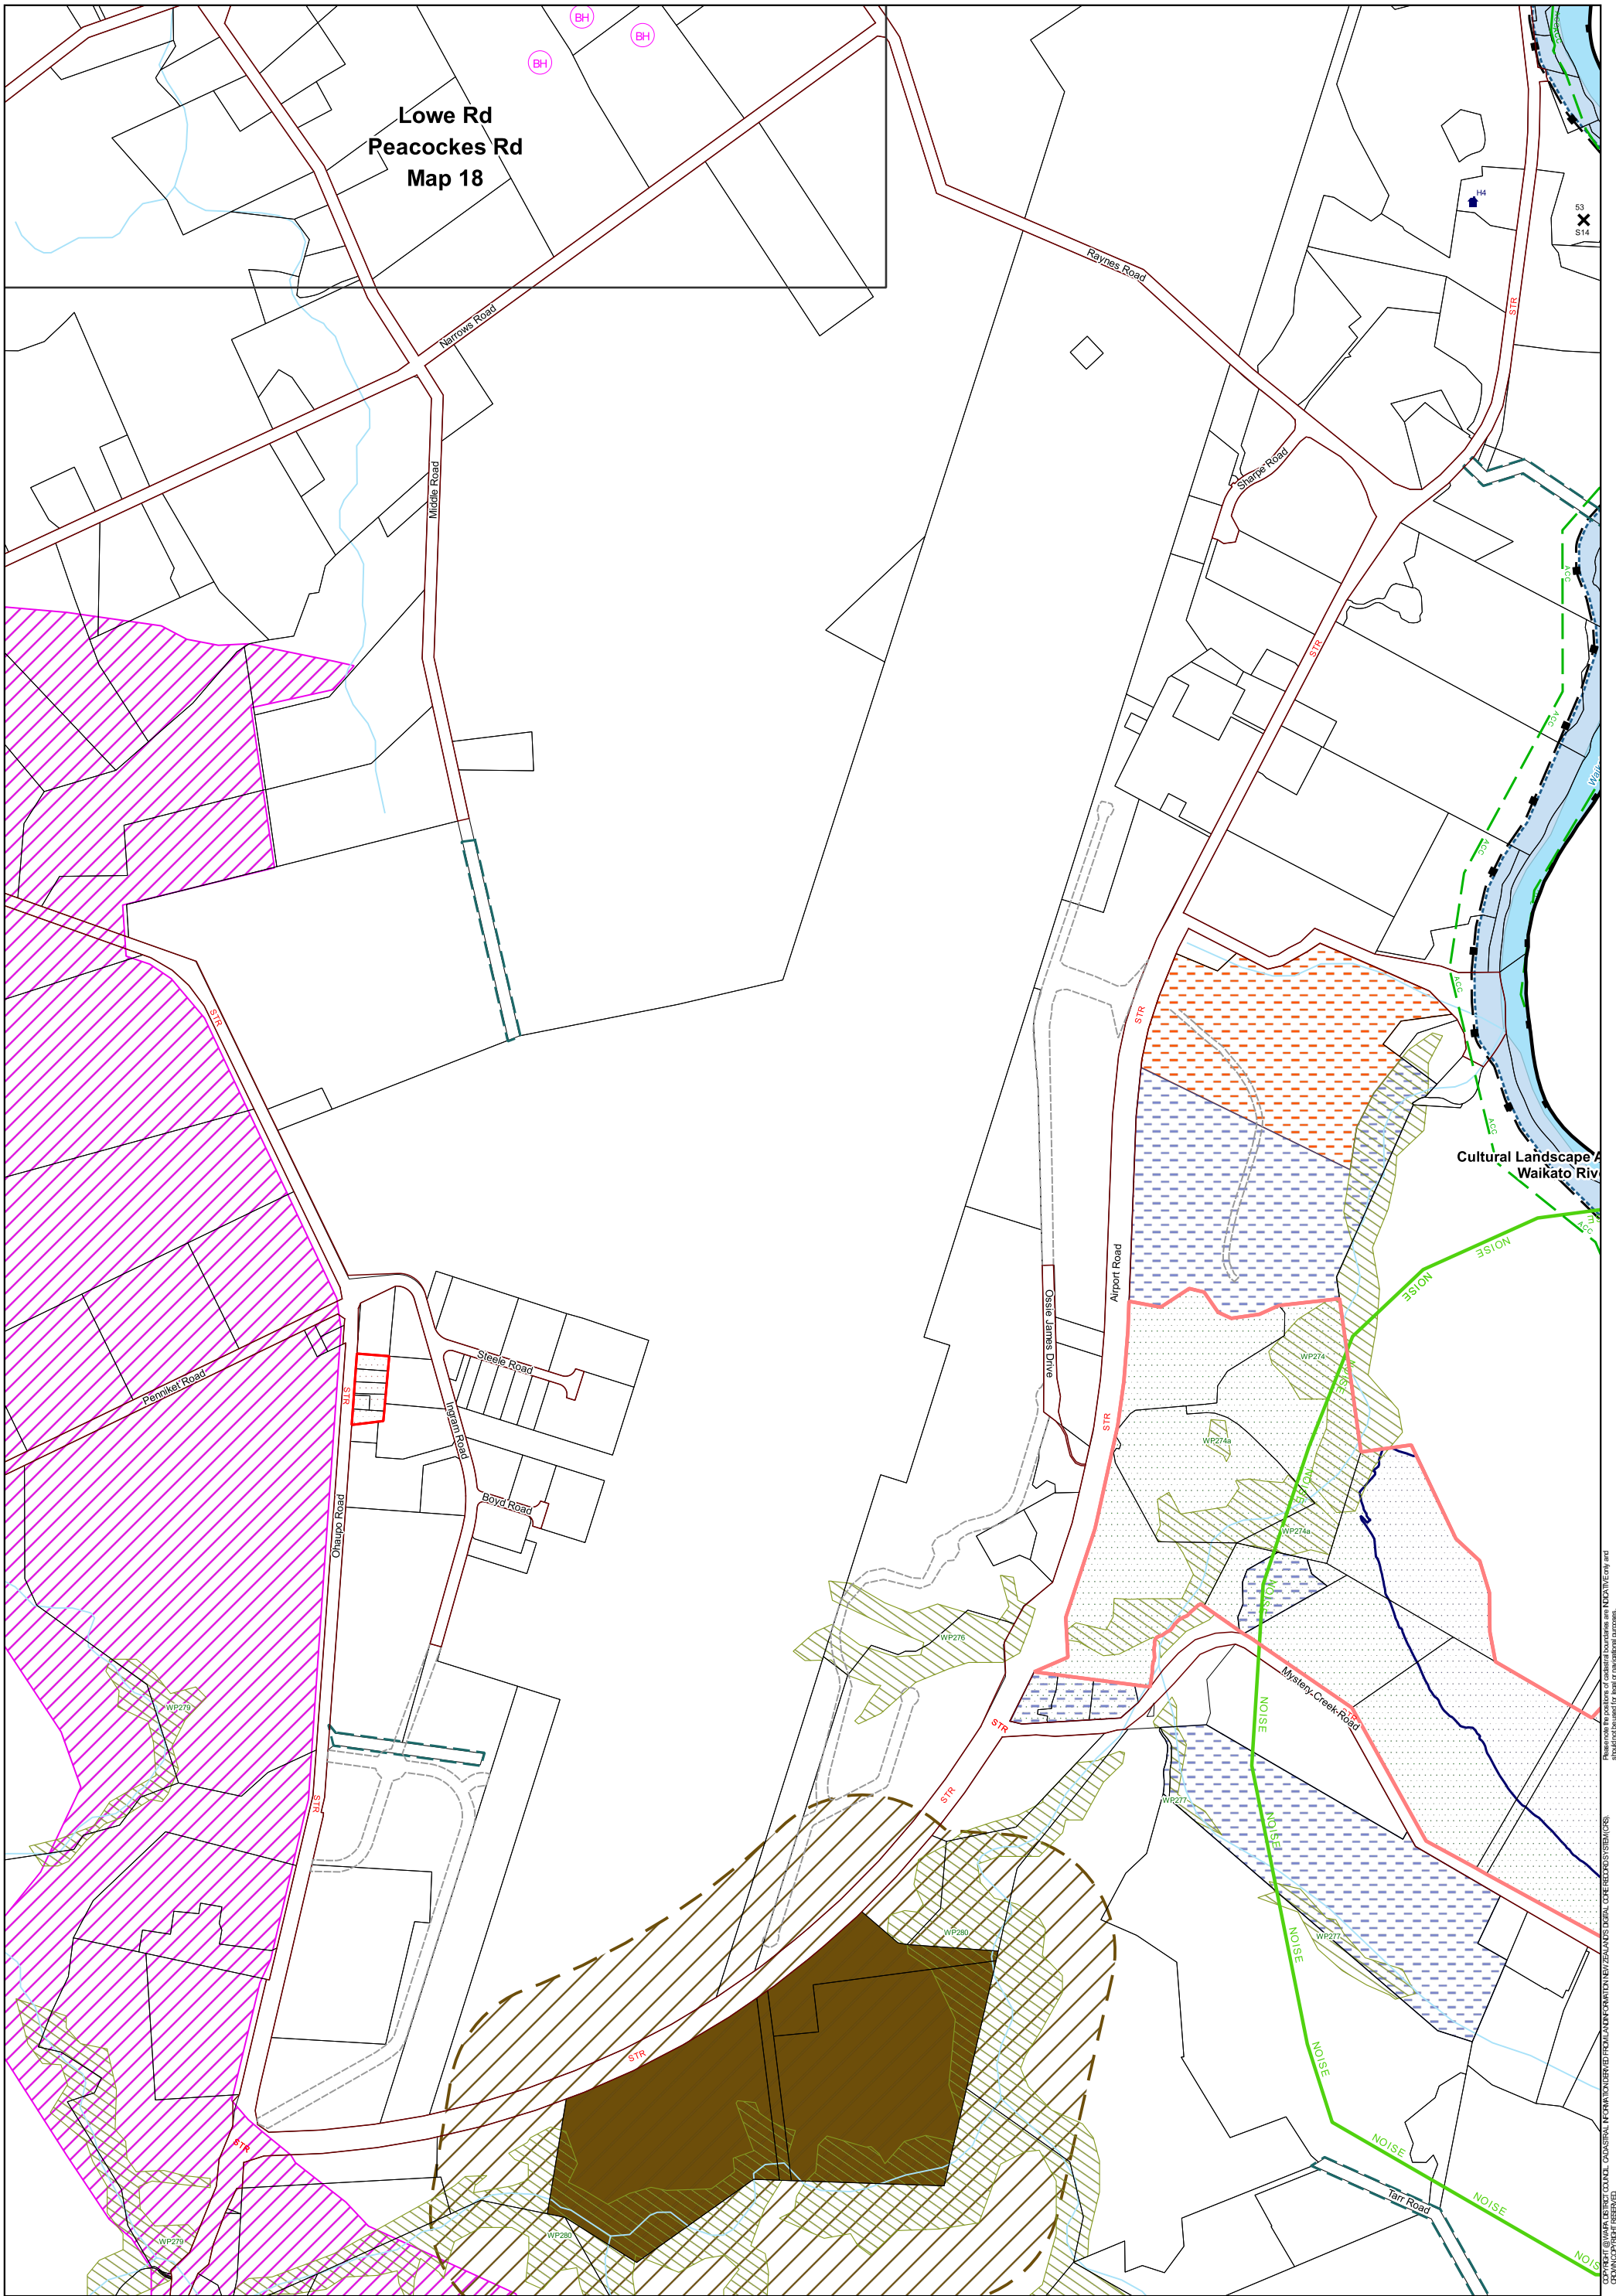

## District Plan Maps

Low Rd  
Peacockes Rd  
Map 18

Copyright © Waipā District Council. All rights reserved. Information from LAND INFORMATION NEW ZEALAND DIGITAL CORRECTION SYSTEM (LDCS).  
 Please note the positions of cadastral boundaries are indicative only and should not be used for legal purposes.

**19 Zones**

**Hamilton Airport**  
 Waipā District Plan  
 Page Version - 14 February 2017

Low Rd  
Peacocks Rd  
Map 18

The map is a technical drawing and is not to be used for legal or navigational purposes. It is provided for information only.