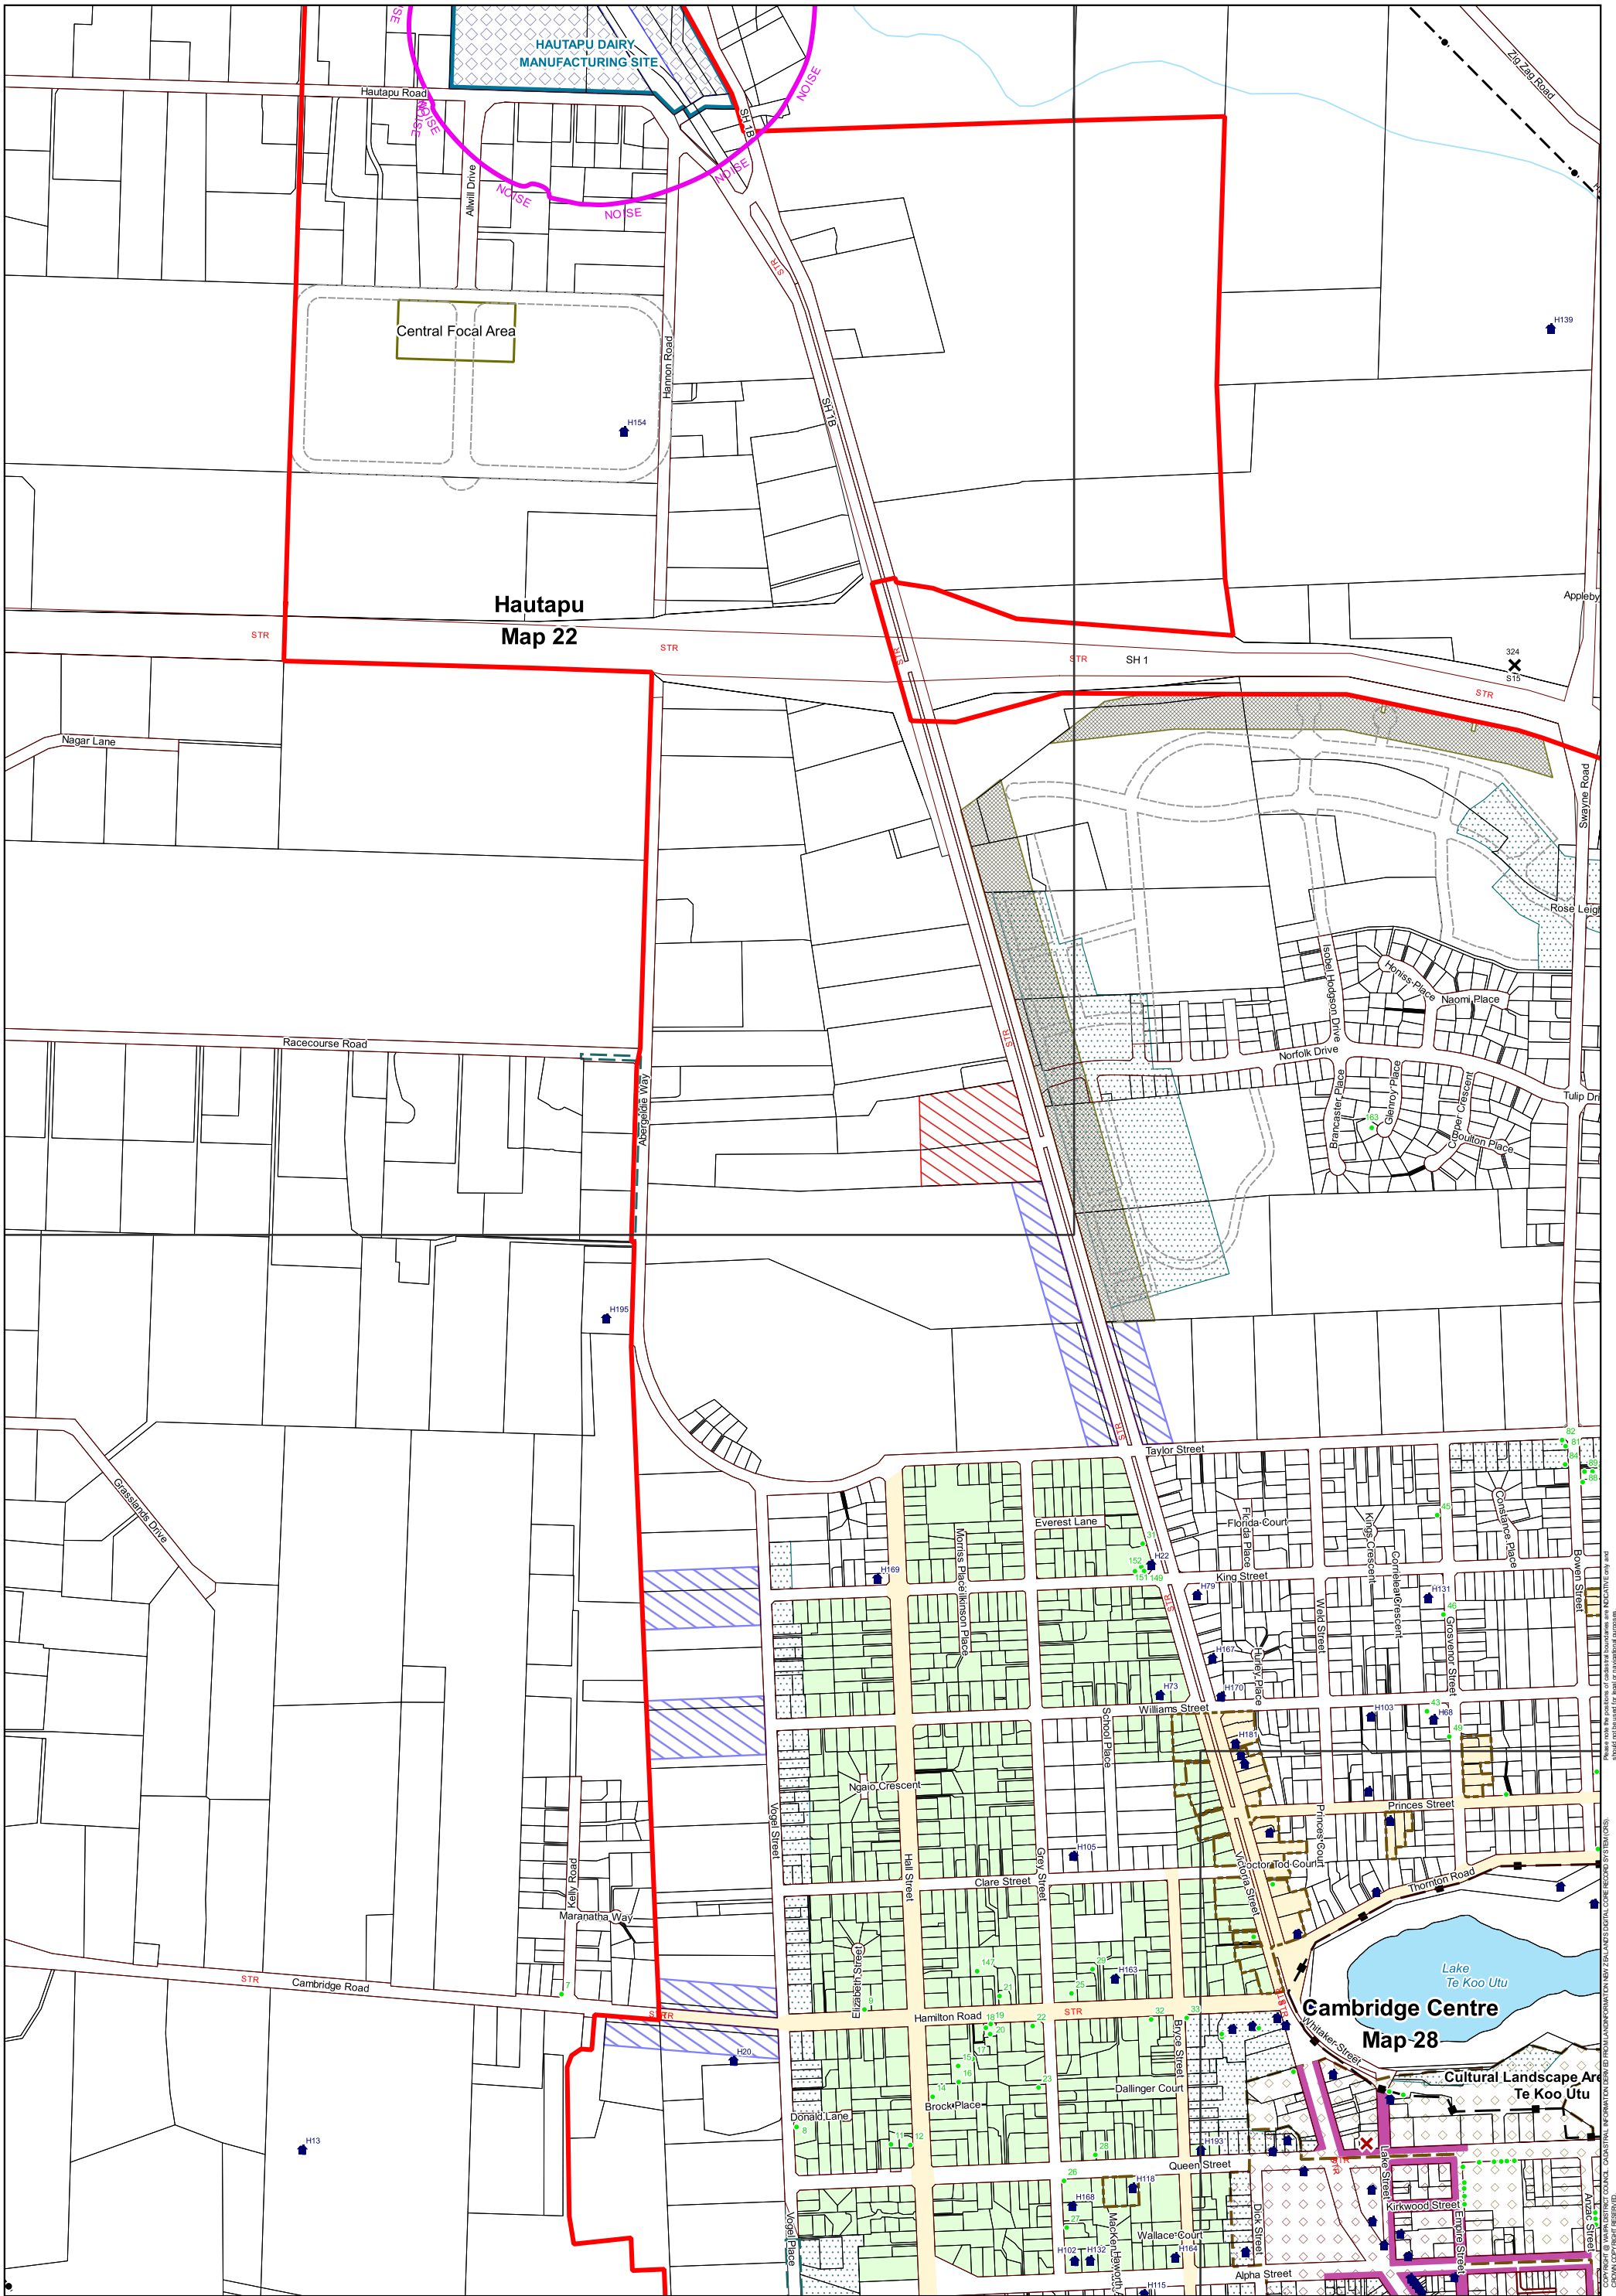

Please note the positions of cadastral boundaries are INDICATIVE only and not to be used for legal or engineering purposes.
 COPYRIGHT © WAIPA DISTRICT COUNCIL. CADASTRAL INFORMATION DERIVED FROM LAND INFORMATION NEW ZEALAND'S DIGITAL CORRELATION SYSTEM (DCRS).
 PHOTO COURTESY OF PHOTOGRAPHERS.

24 Zones

Cambridge (West)
 Waipa District Plan
 Page Version - 14 December 2018

**DECISIONS
 VERSION**

Hautapu
Map 22

Cambridge Centre
Map 28