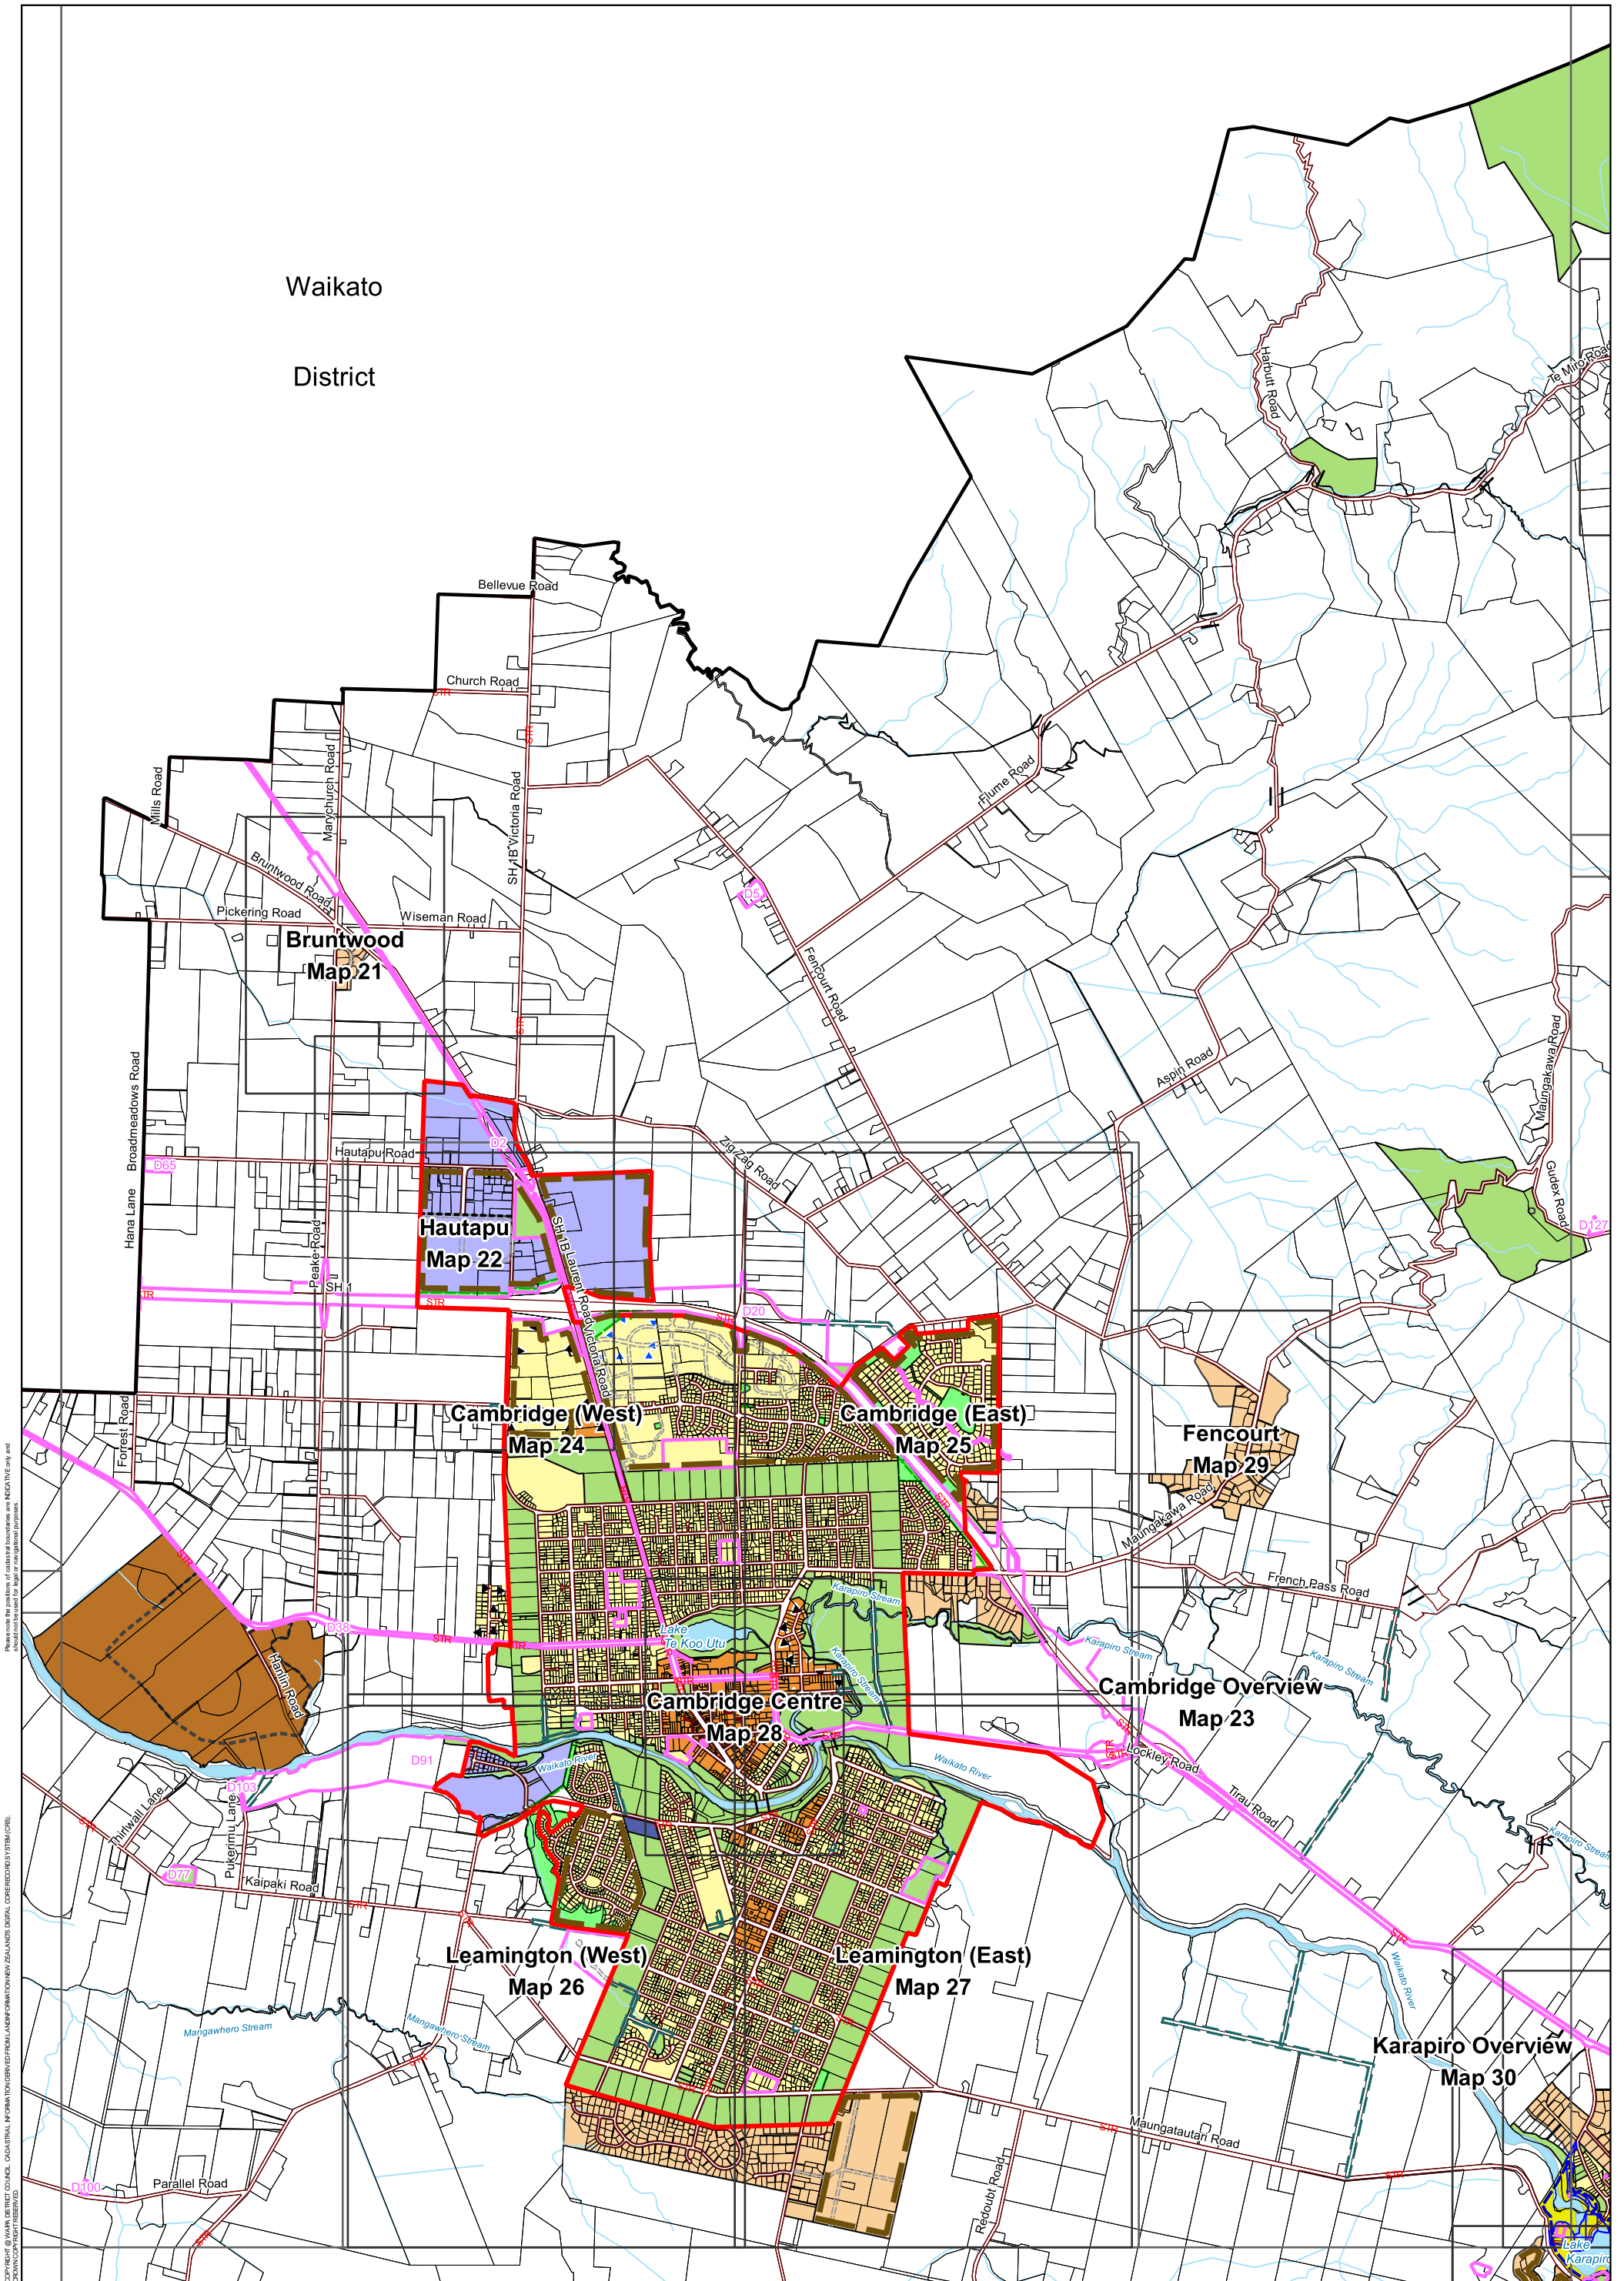

Waikato

District

4 Zones

Cambridge Overview

Waipa District Plan
Page Version - 14 December 2018

**DECISIONS
VERSION**

Scale: 1 : 40,000 at A3