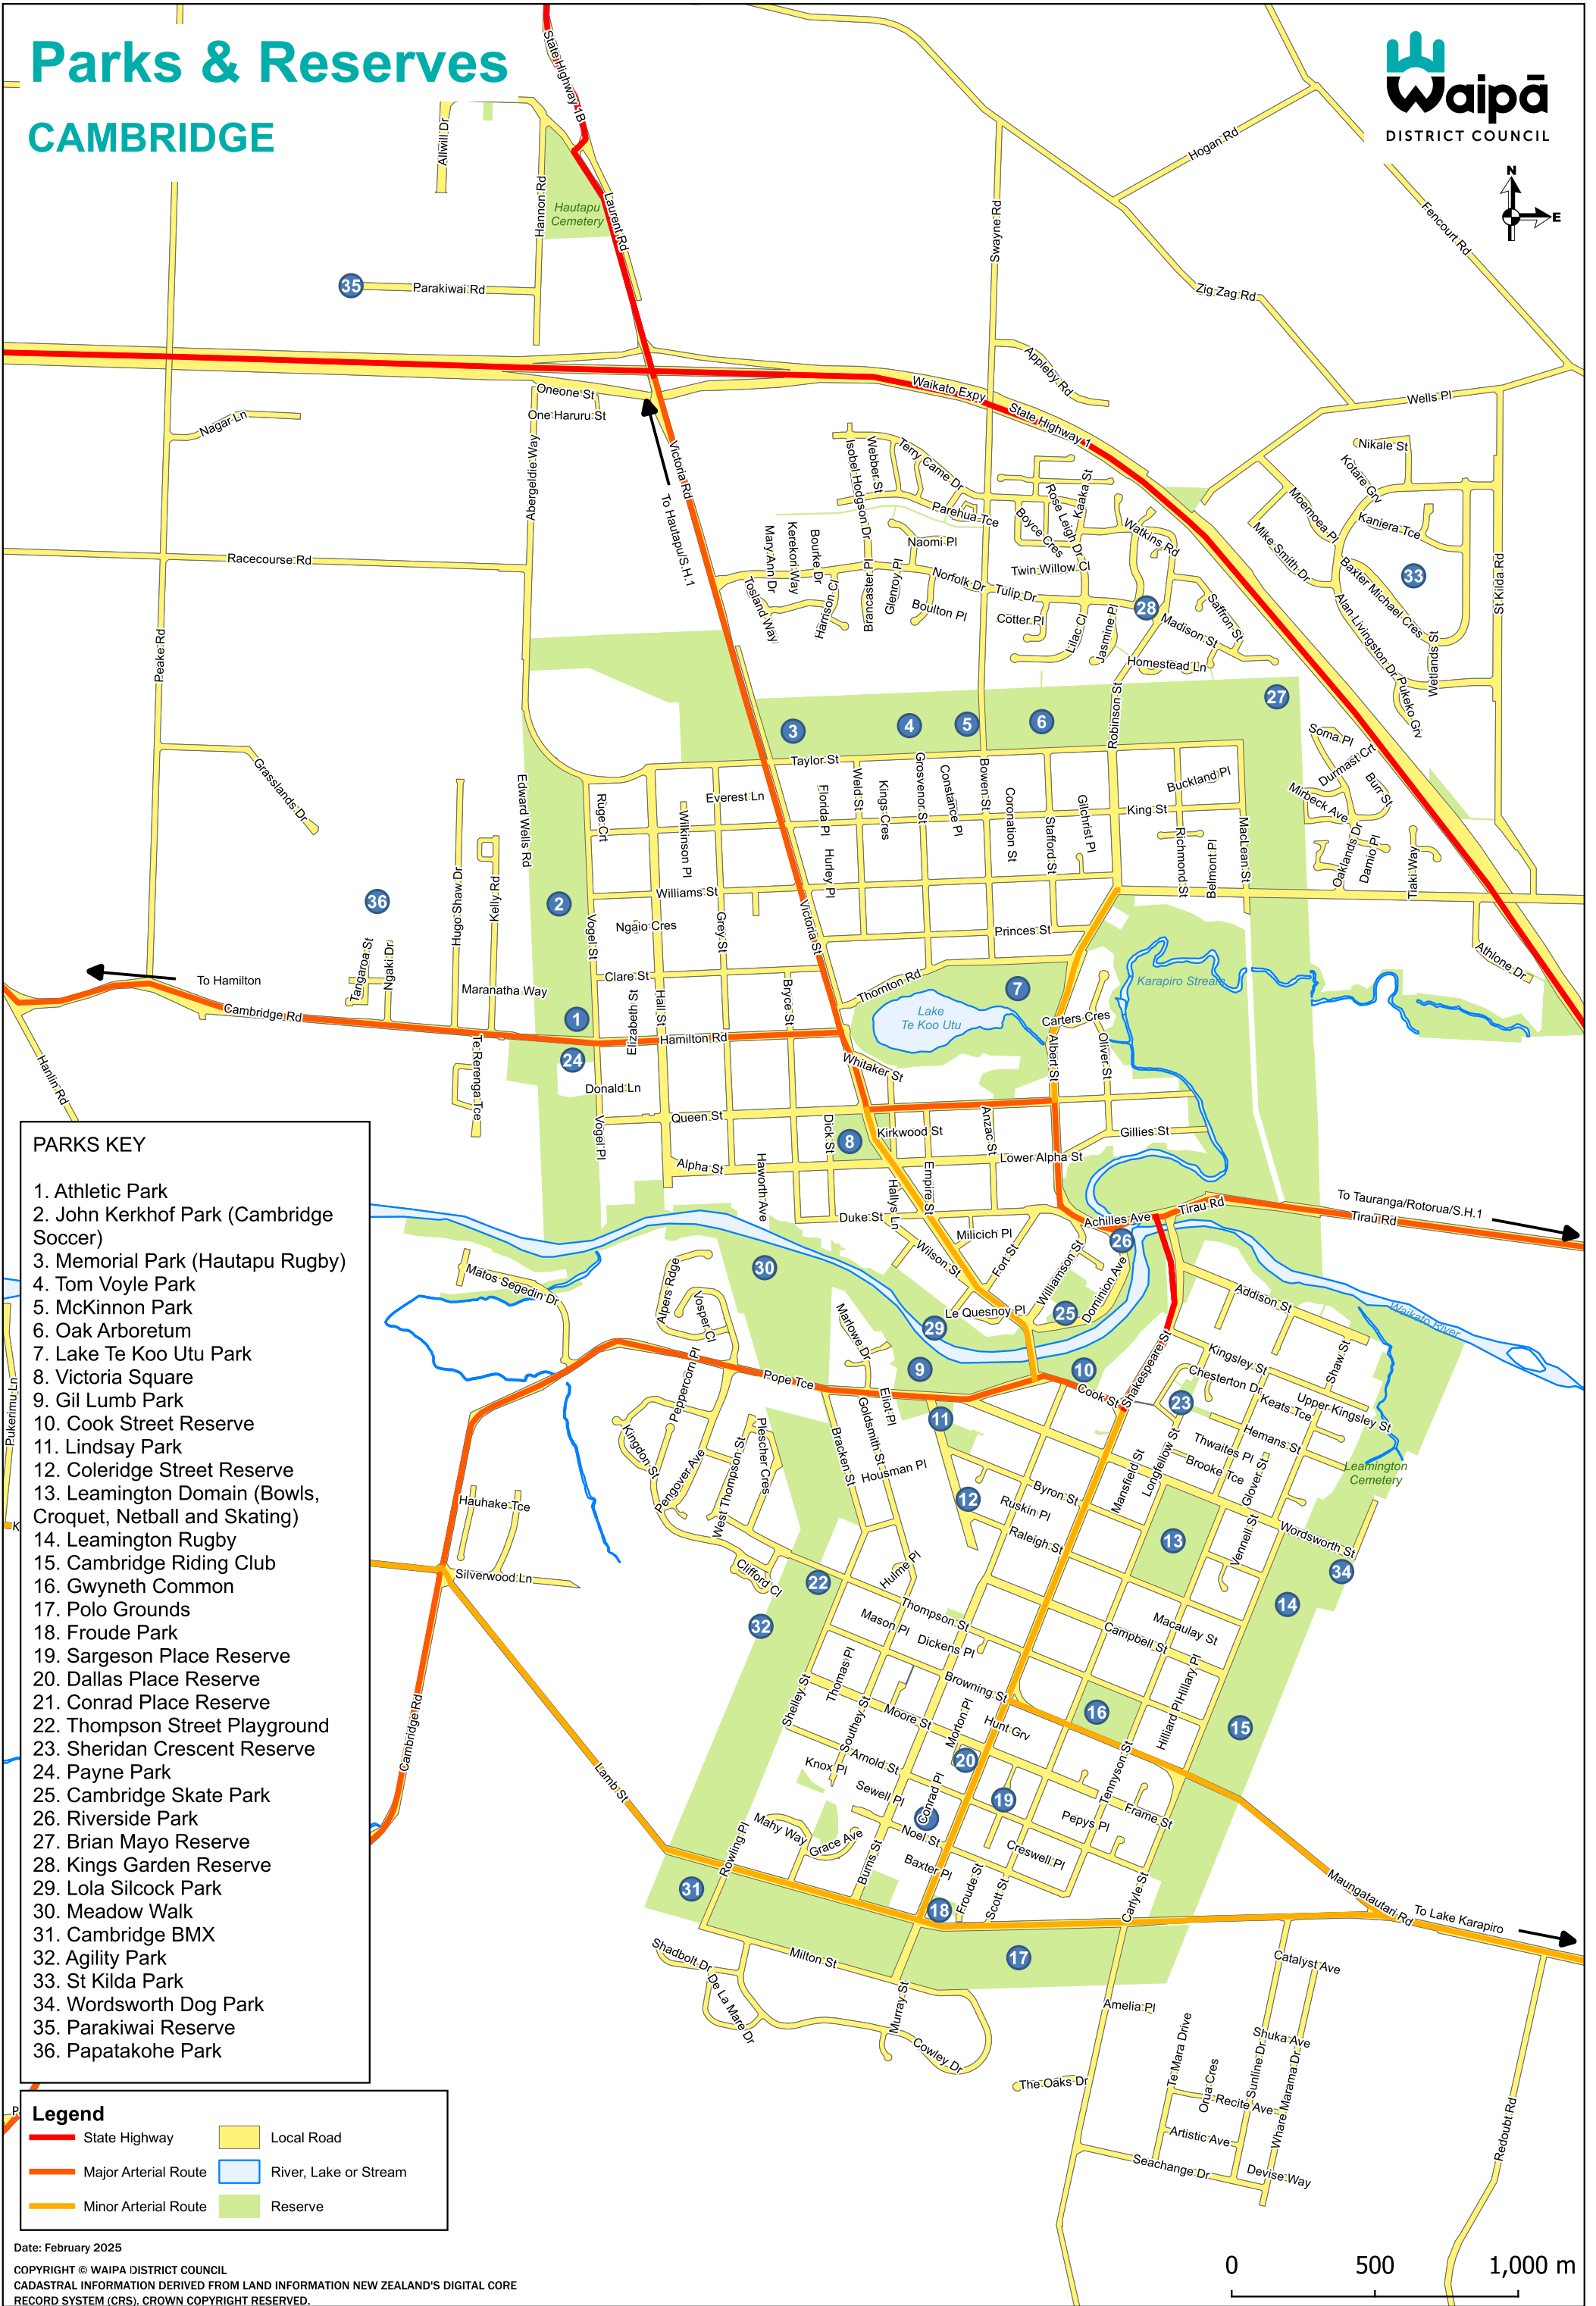

Parks & Reserves

CAMBRIDGE

- PARKS KEY**
1. Athletic Park
 2. John Kerkhof Park (Cambridge Soccer)
 3. Memorial Park (Hautapu Rugby)
 4. Tom Voyle Park
 5. McKinnon Park
 6. Oak Arboretum
 7. Lake Te Koo Utu Park
 8. Victoria Square
 9. Gil Lumb Park
 10. Cook Street Reserve
 11. Lindsay Park
 12. Coleridge Street Reserve
 13. Leamington Domain (Bowls, Croquet, Netball and Skating)
 14. Leamington Rugby
 15. Cambridge Riding Club
 16. Gwyneth Common
 17. Polo Grounds
 18. Froude Park
 19. Sargeson Place Reserve
 20. Dallas Place Reserve
 21. Conrad Place Reserve
 22. Thompson Street Playground
 23. Sheridan Crescent Reserve
 24. Payne Park
 25. Cambridge Skate Park
 26. Riverside Park
 27. Brian Mayo Reserve
 28. Kings Garden Reserve
 29. Lola Silcock Park
 30. Meadow Walk
 31. Cambridge BMX
 32. Agility Park
 33. St Kilda Park
 34. Wordsworth Dog Park
 35. Parakiwai Reserve
 36. Papatakohe Park

Legend

	State Highway		Local Road
	Major Arterial Route		River, Lake or Stream
	Minor Arterial Route		Reserve

Parks & Reserves

RURAL VILLAGES

OHAUPO

KARAPIRO

PIRONGIA

KIHIKIHI & ST LEGER

KIHIKIHI

- 10. Rata-tu Hill Reserve
- 11. Leslie Street Reserve
- 12. Rewi Maniapoto Reserve
- 13. Jean Gatton Reserve
- 14. John Rochford Park
- 15. Kihikihi Domain

Legend

- State Highway
- Major Arterial Route
- Minor Arterial Route
- Local Road
- River, Lake or Stream
- Reserve