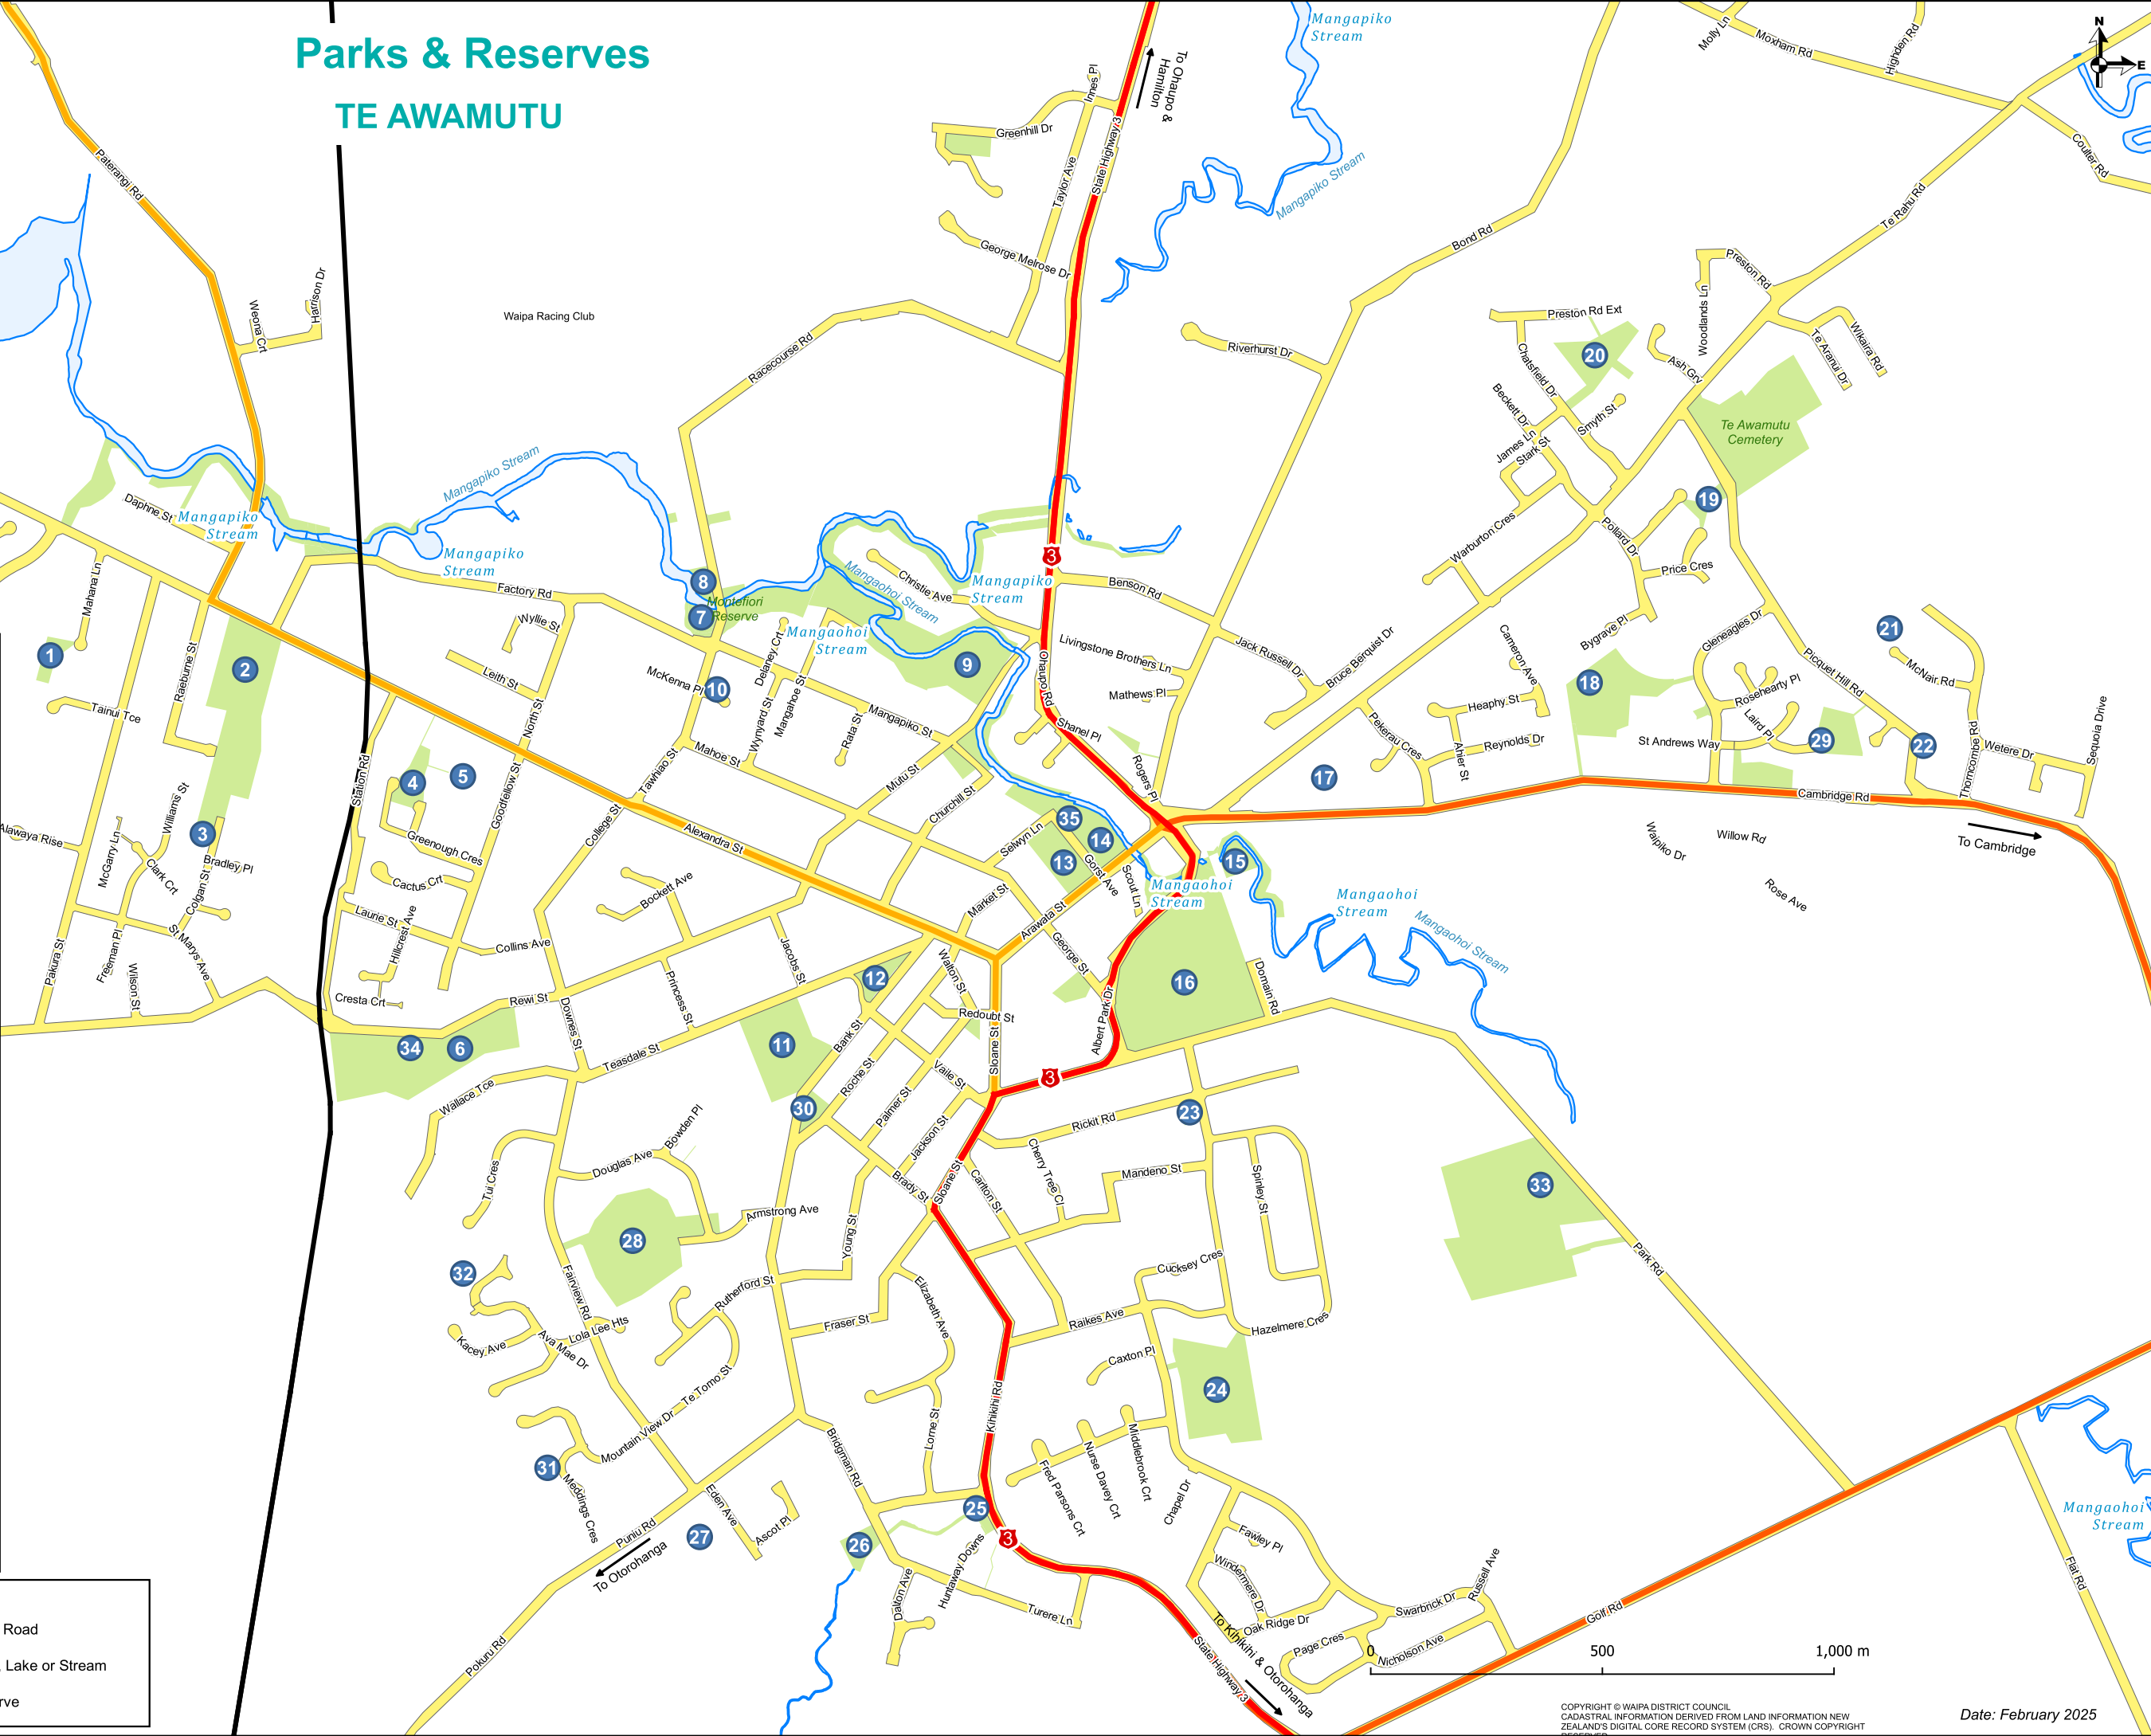

0 500 1,000 m

Parks & Reserves

TE AWAMUTU

- PARKS KEY**
1. Mahana Lane Reserve
 2. Anchor Park
 3. Colgan Park
 4. Greenough Reserve
 5. Goodfellow Street Reserve
 6. Centennial Park
 7. Eileen Montefiore Reserve
 8. Racecourse Road Reserve
 9. Memorial Park
 10. McKenna Place Reserve
 11. Victoria Park
 12. ANZAC Green
 13. Selwyn Park
 14. Te Awamutu Rose Gardens
 15. Sculpture Park
 16. Albert Park
 17. Te Rahu Road Reserve
 18. Pekerau Reserve
 19. Hiskens Place Reserve
 20. Ash Grove
 21. McNair Park
 22. Picquet Hill Road Reserve
 23. Russell Park
 24. Sherwin Park
 25. Huntaway Downs
 26. Turere Park
 27. Arthur Patterson Reserve
 28. Stadium
 29. Rosehill Reserve
 30. Bank Street Reserve
 31. Mountain View Reserve
 32. Fairview Estate Reserve
 33. Castleton Park

Legend

	State Highway		Local Road
	Major Arterial Route		River, Lake or Stream
	Minor Arterial Route		Reserve

Parks & Reserves

RURAL VILLAGES

OHAUPO

KARAPIRO

PIRONGIA

KIHIKIHI & ST LEGER

KIHIKIHI

- 10. Rata-tu Hill Reserve
- 11. Leslie Street Reserve
- 12. Rewi Maniapoto Reserve
- 13. Jean Gatton Reserve
- 14. John Rochford Park
- 15. Kihikihi Domain

Legend

- State Highway
- Major Arterial Route
- Minor Arterial Route
- Local Road
- River, Lake or Stream
- Reserve