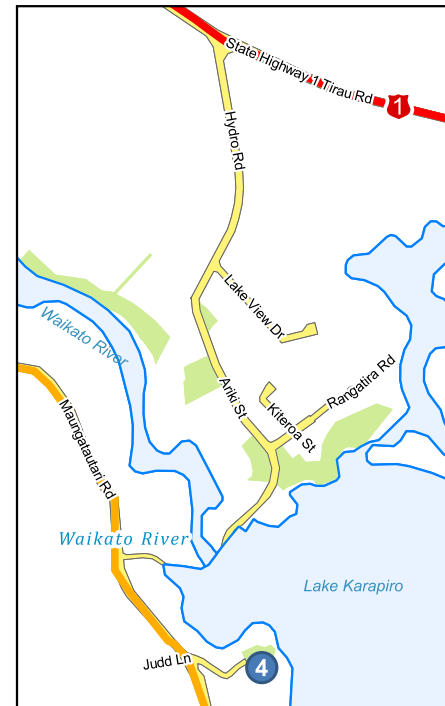

Legend

	State Highway		Local Road
	Major Arterial Route		River, Lake or Stream
	Minor Arterial Route		Reserve

Parks & Reserves

RURAL VILLAGES

OHAUPO

KARAPIRO

PIRONGIA

KIHIKIHI & ST LEGER

KIHIKIHI

- 10. Rata-tu Hill Reserve
- 11. Leslie Street Reserve
- 12. Rewi Maniapoto Reserve
- 13. Jean Gatton Reserve
- 14. John Rochford Park
- 15. Kihikihi Domain

Legend

- State Highway
- Major Arterial Route
- Minor Arterial Route
- Local Road
- River, Lake or Stream
- Reserve