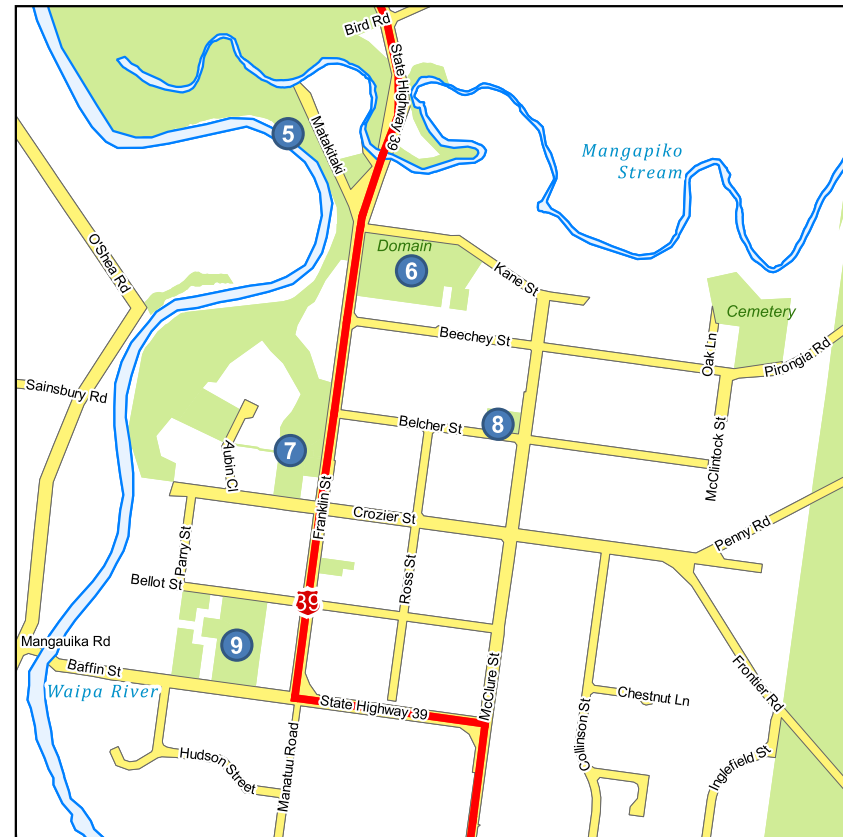

Legend

	State Highway		Local Road
	Major Arterial Route		River, Lake or Stream
	Minor Arterial Route		Reserve

Parks & Reserves

RURAL VILLAGES

OHAUPO

KARAPIRO

PIRONGIA

KIHIKIHI & ST LEGER

KIHIKIHI

- 10. Rata-tu Hill Reserve
- 11. Leslie Street Reserve
- 12. Rewi Maniapoto Reserve
- 13. Jean Gatton Reserve
- 14. John Rochford Park
- 15. Kihikihi Domain

Legend

- State Highway
- Major Arterial Route
- Minor Arterial Route
- Local Road
- River, Lake or Stream
- Reserve