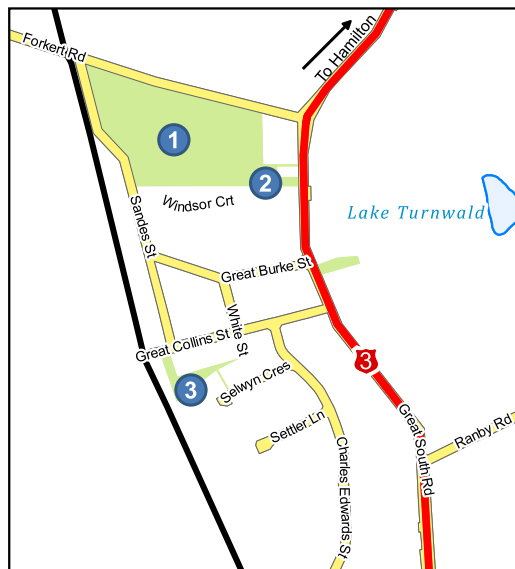

Legend

- State Highway
- Major Arterial Route
- Minor Arterial Route
- Local Road
- River, Lake or Stream
- Reserve

Date: February 2025

COPYRIGHT © WAIPA DISTRICT COUNCIL
CADASTRAL INFORMATION DERIVED FROM LAND INFORMATION NEW ZEALAND'S DIGITAL CORE RECORD SYSTEM (CRS). CROWN COPYRIGHT RESERVED.

0 500 1,000 m

Parks & Reserves

TE AWAMUTU

- PARKS KEY**
1. Mahana Lane Reserve
 2. Anchor Park
 3. Colgan Park
 4. Greenough Reserve
 5. Goodfellow Street Reserve
 6. Centennial Park
 7. Eileen Montefiore Reserve
 8. Racecourse Road Reserve
 9. Memorial Park
 10. McKenna Place Reserve
 11. Victoria Park
 12. ANZAC Green
 13. Selwyn Park
 14. Te Awamutu Rose Gardens
 15. Sculpture Park
 16. Albert Park
 17. Te Rahu Road Reserve
 18. Pekerau Reserve
 19. Hiskens Place Reserve
 20. Ash Grove
 21. McNair Park
 22. Picquet Hill Road Reserve
 23. Russell Park
 24. Sherwin Park
 25. Huntaway Downs
 26. Turere Park
 27. Arthur Patterson Reserve
 28. Stadium
 29. Rosehill Reserve
 30. Bank Street Reserve
 31. Mountain View Reserve
 32. Fairview Estate Reserve
 33. Castleton Park

Legend

	State Highway		Local Road
	Major Arterial Route		River, Lake or Stream
	Minor Arterial Route		Reserve

Parks & Reserves

RURAL VILLAGES

OHAUPO

KARAPIRO

PIRONGIA

KIHIKIHI & ST LEGER

KIHIKIHI

- 10. Rata-tu Hill Reserve
- 11. Leslie Street Reserve
- 12. Rewi Maniapoto Reserve
- 13. Jean Gatton Reserve
- 14. John Rochford Park
- 15. Kihikihi Domain

Legend

- State Highway
- Major Arterial Route
- Minor Arterial Route
- Local Road
- River, Lake or Stream
- Reserve