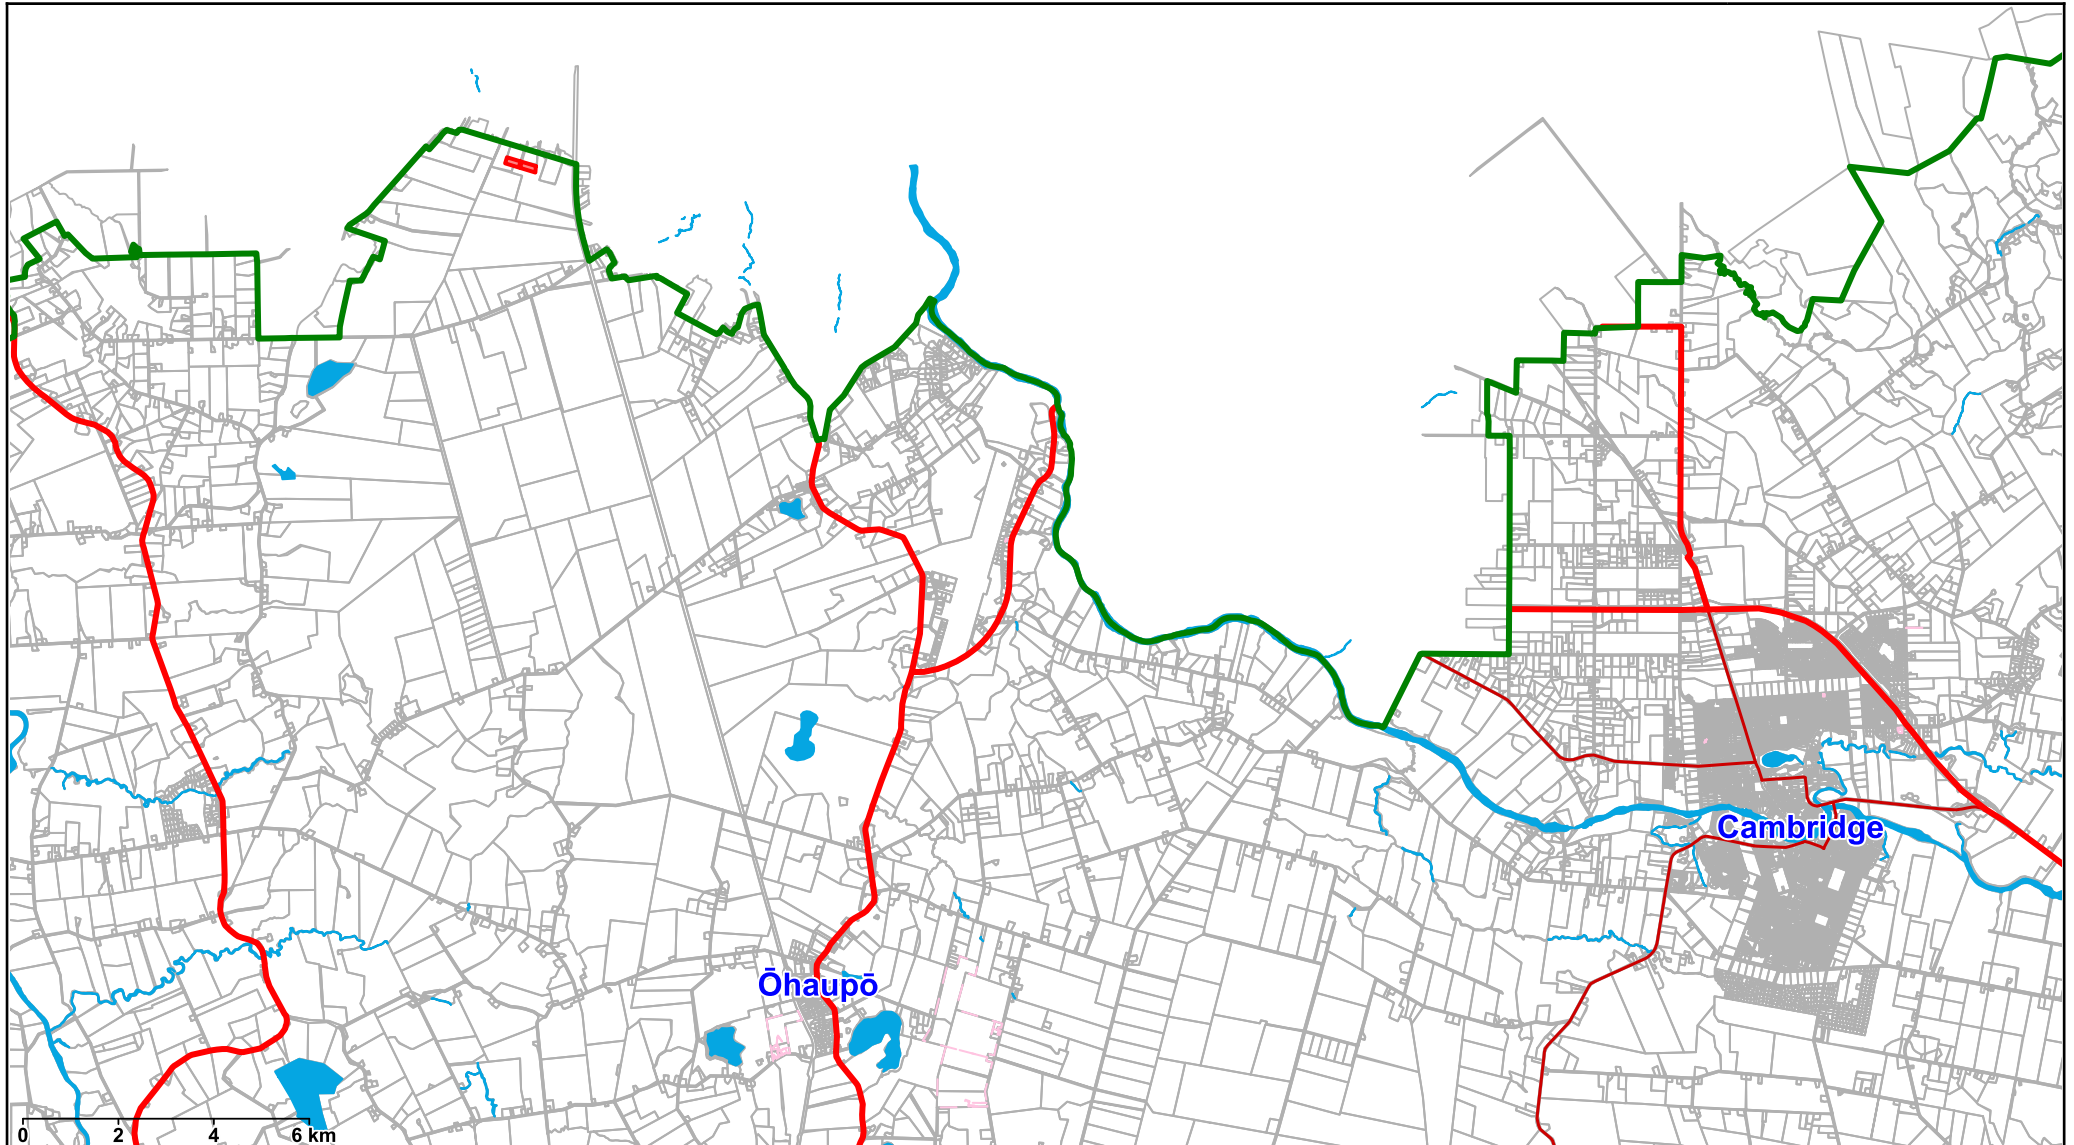

Site Location - 16A Wickham Steet, Hamilton (highlighted in red)

Print Date: 22/10/2023

Scale: 1:143098

Original Sheet Size A4

Projection: # NZGD2000 / New Zealand Transverse Mercator 2000
Bounds: 1790653.33197838,5797780.76410083
1821750.35979388,5815535.68571925