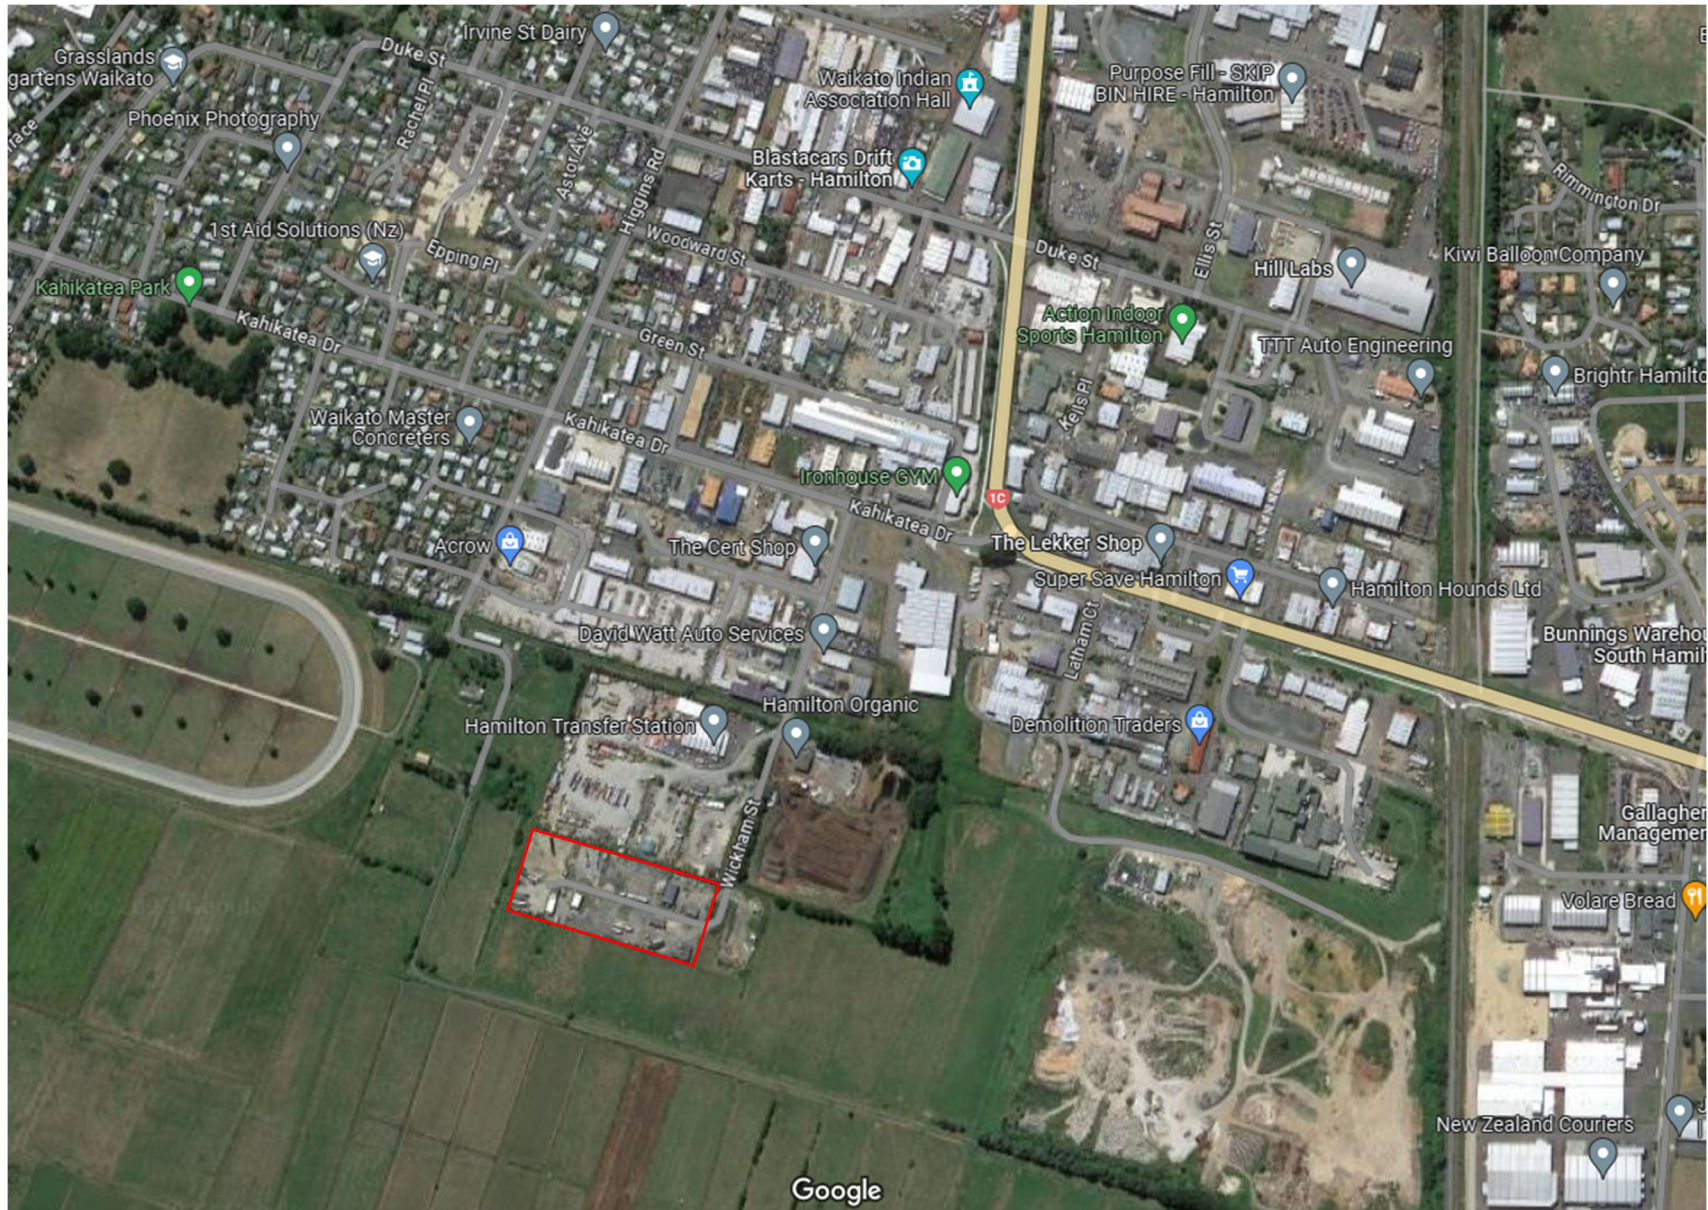

Appendix 1

Site Location Map

Site Location - 16A Wickham Steet, Hamilton (highlighted in red)

Print Date: 22/10/2023

Scale: 1:143098

Original Sheet Size A4

Projection: # NZGD2000 / New Zealand Transverse Mercator 2000
Bounds: 1790653.33197838,5797780.76410083
1821750.35979388,5815535.68571925

Digital map data sourced from Land Information New Zealand. CROWN COPYRIGHT RESERVED. Copyright © Waipā District Council, Aerial Photography from Terralink, NZ Aerial Mapping & NZ Aerial Surveys & AAM NZ Ltd & Landpro Ltd (Flown 2002, 2006, 2007, 2008, 2010, 2012, 2015, 2017, 2018 and 2021). The information displayed has been taken from Waipā District Council's databases and maps. It is made available in good faith but its accuracy or completeness is not guaranteed and should be interpreted conservatively. If the information is relied on in support of a resource consent it should be verified independently.

Aerial photograph of site (outlined in red) as taken from Google Maps