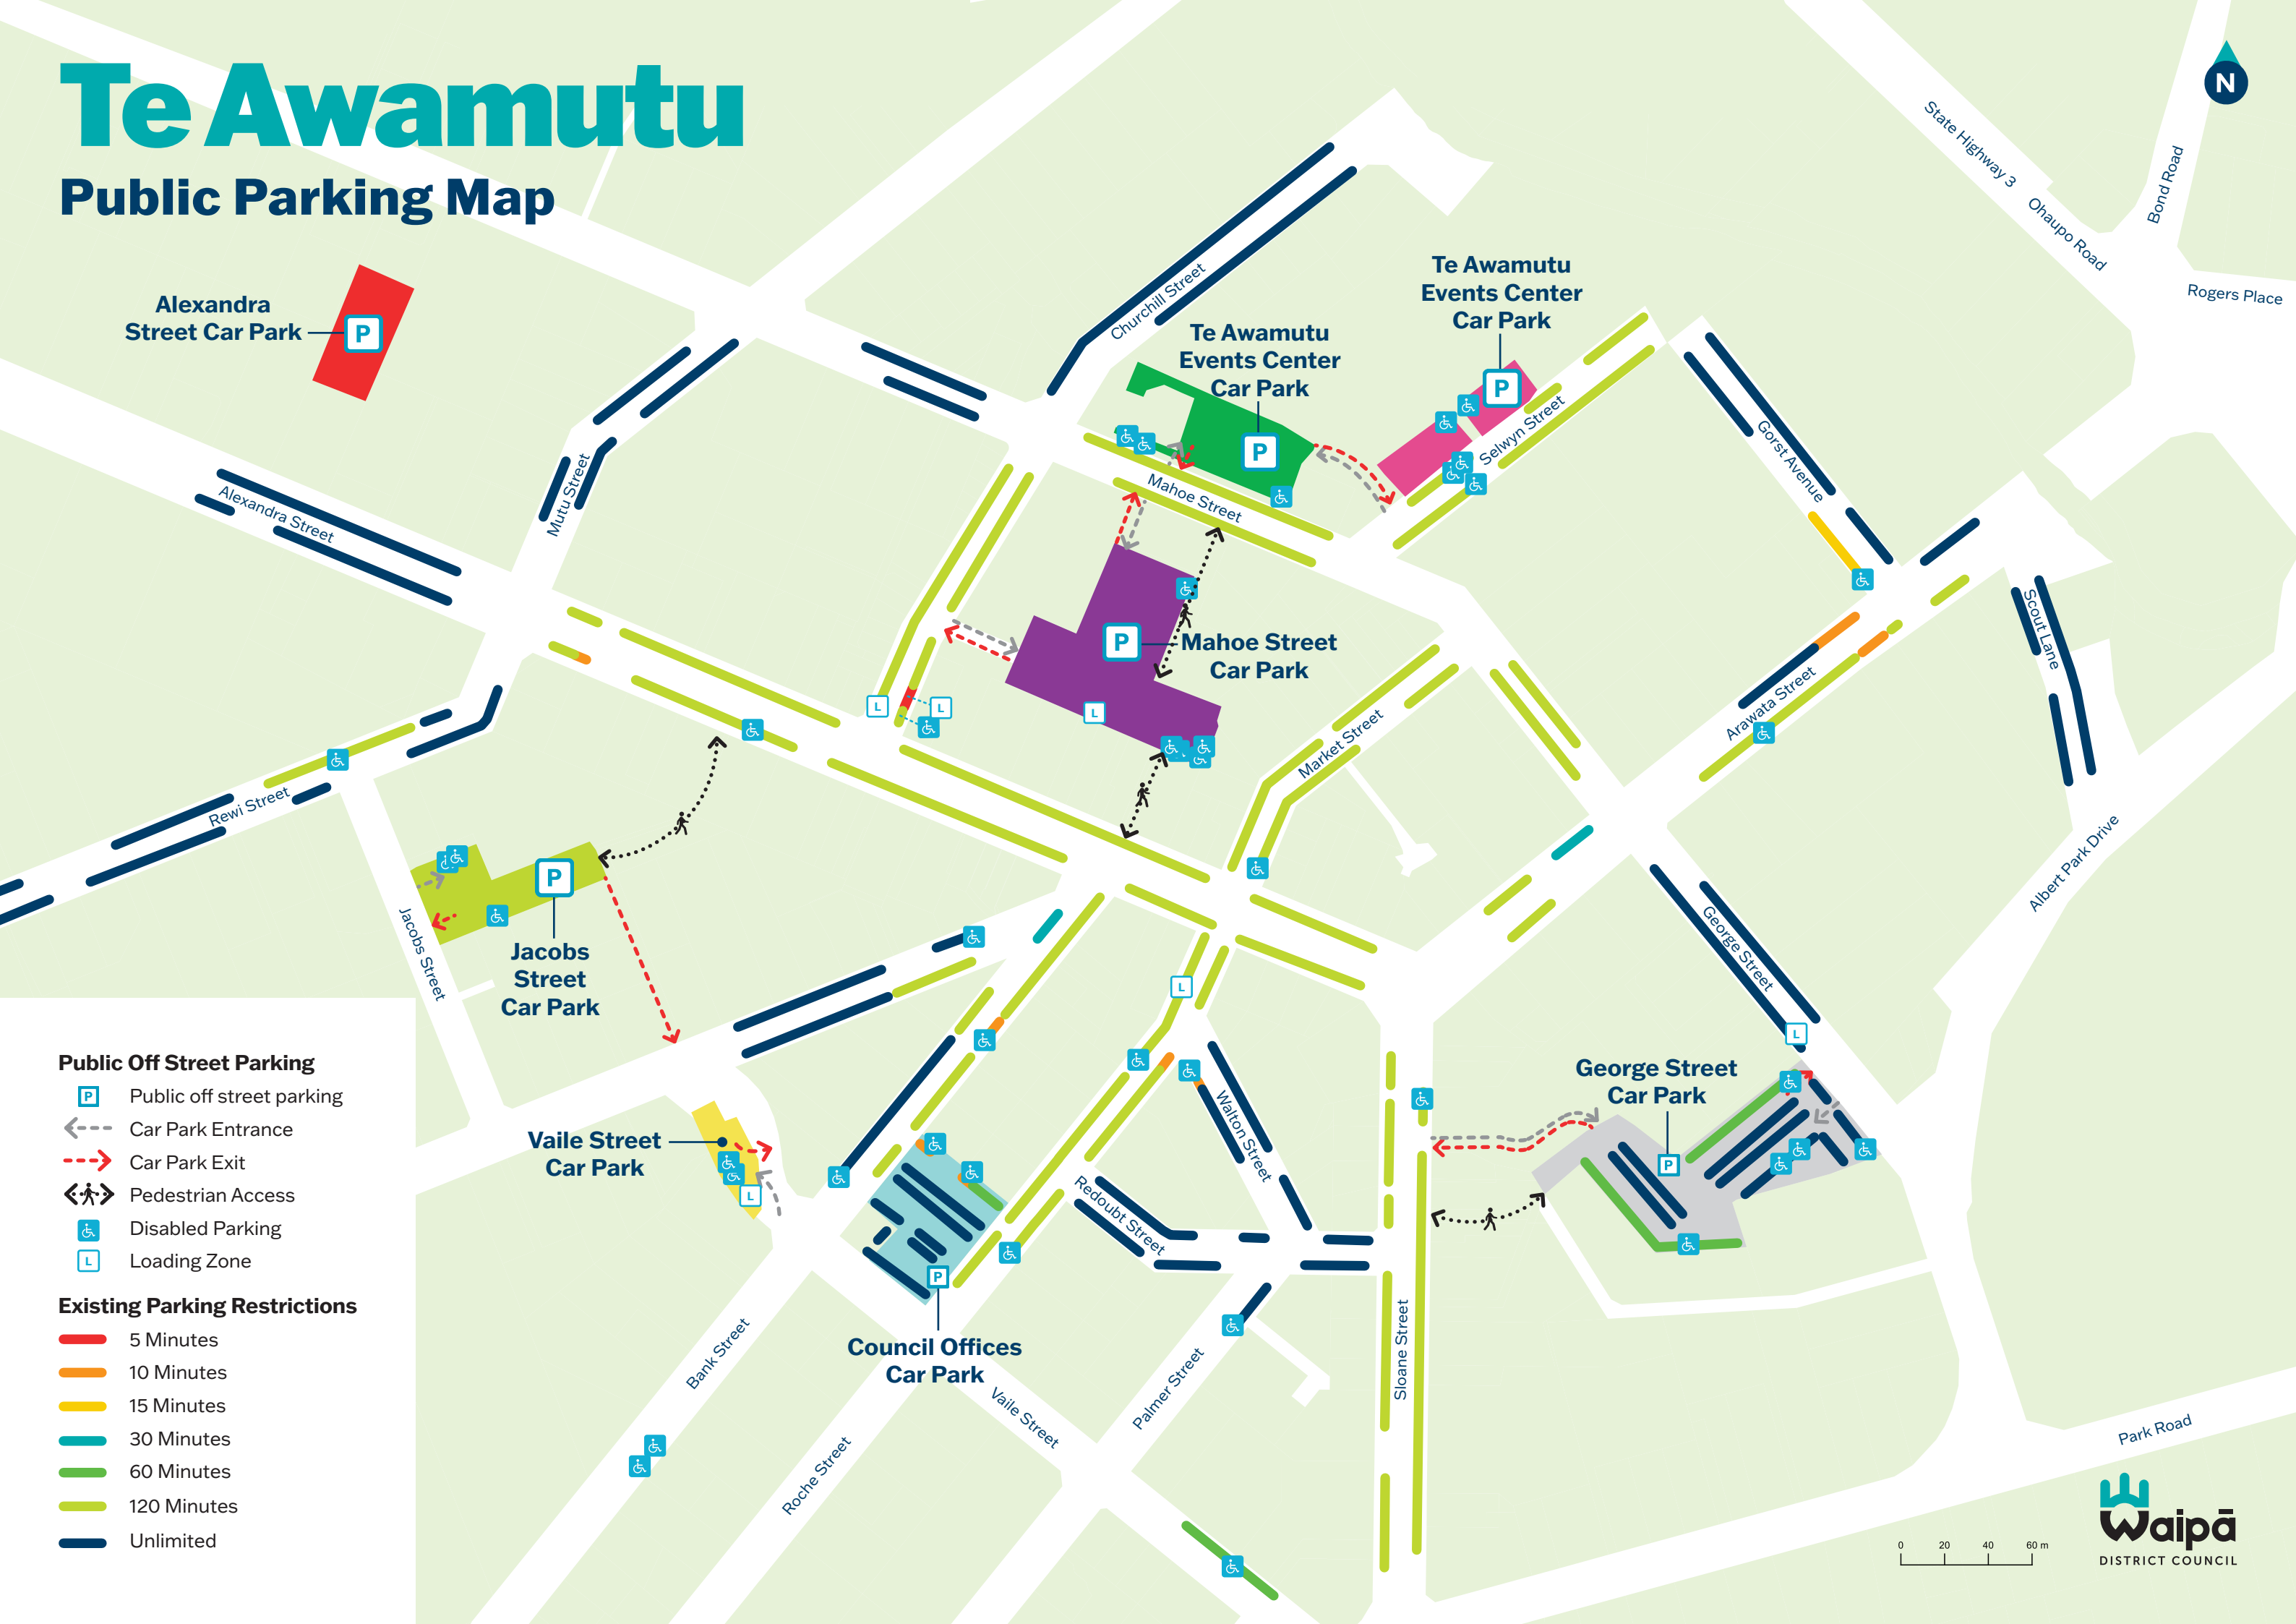

Te Awamutu

Public Parking Map

Public Off Street Parking

-  Public off street parking
-  Car Park Entrance
-  Car Park Exit
-  Pedestrian Access
-  Disabled Parking
-  Loading Zone

Existing Parking Restrictions

-  5 Minutes
-  10 Minutes
-  15 Minutes
-  30 Minutes
-  60 Minutes
-  120 Minutes
-  Unlimited